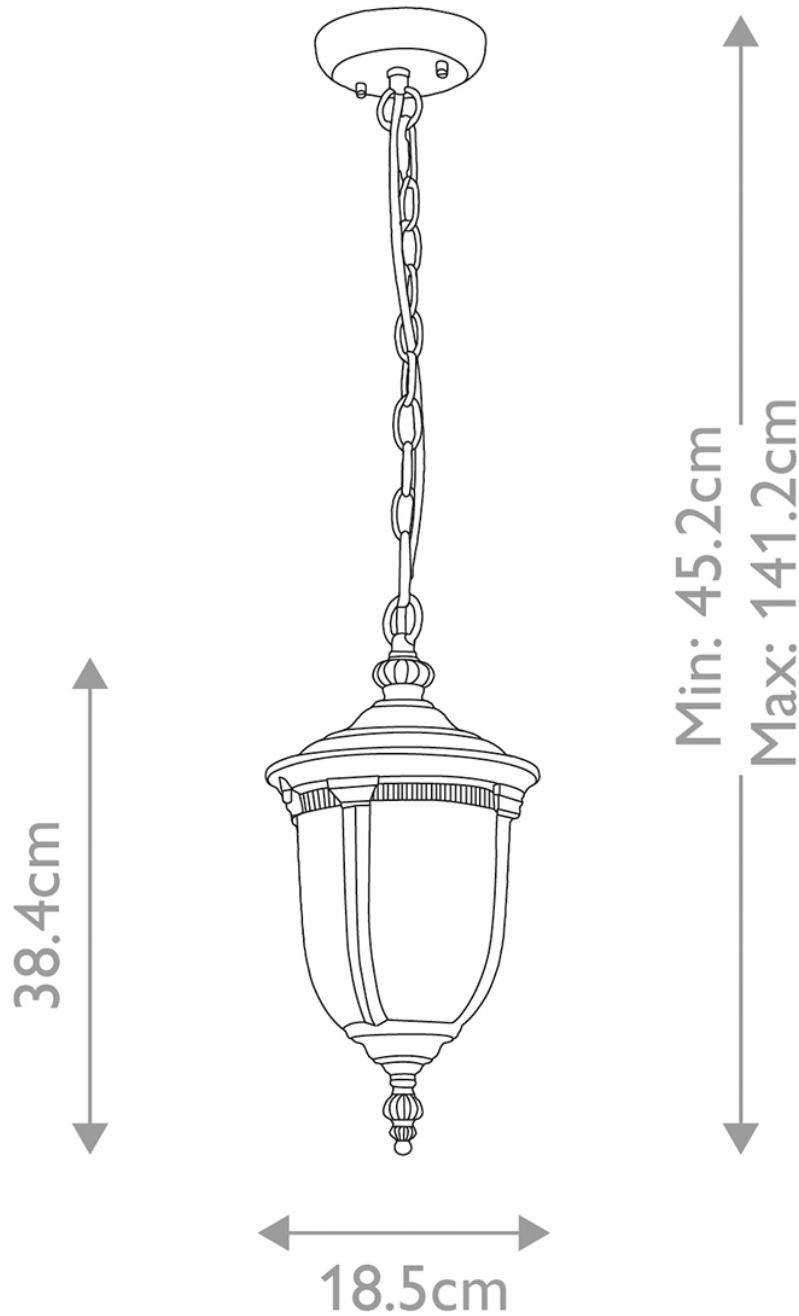

Elstead Lighting - Cleveland - CL8-S - Weathered Bronze Clear Seeded Glass IP44 Outdoor Ceiling Pendant Light

CONTACT