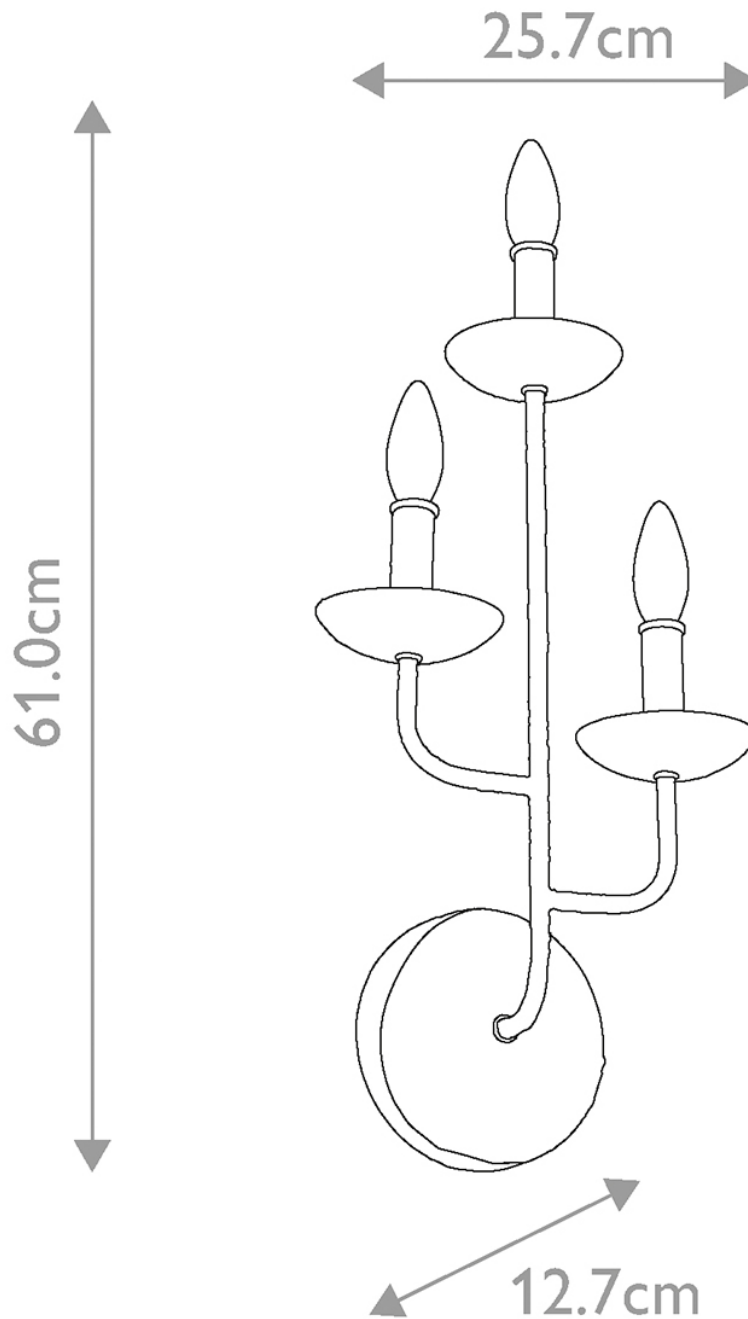

Feiss Lighting - Annie - FE-ANNIE3-PSW - Plaster White 3 Light Wall Light

CONTACT