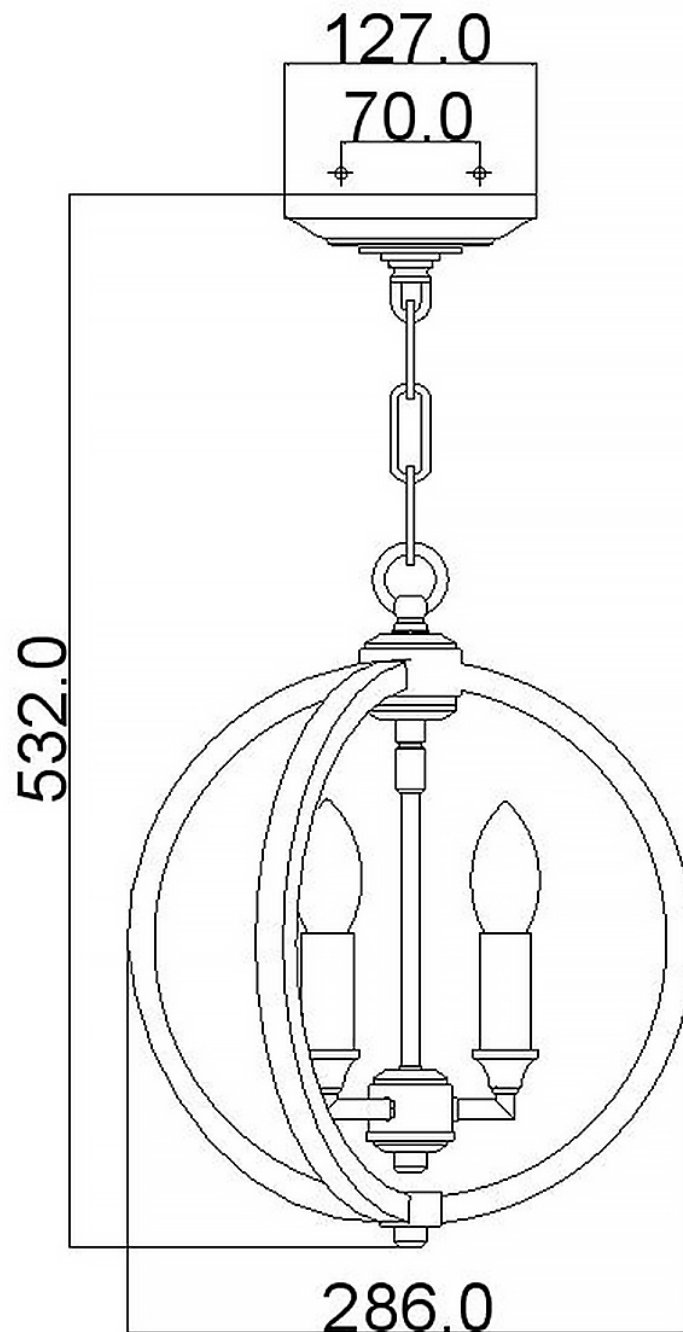

Feiss Lighting - Corinne - FE-CORINNE-3P-S-BB - Brass 3 Light Ceiling Pendant Light

CONTACT