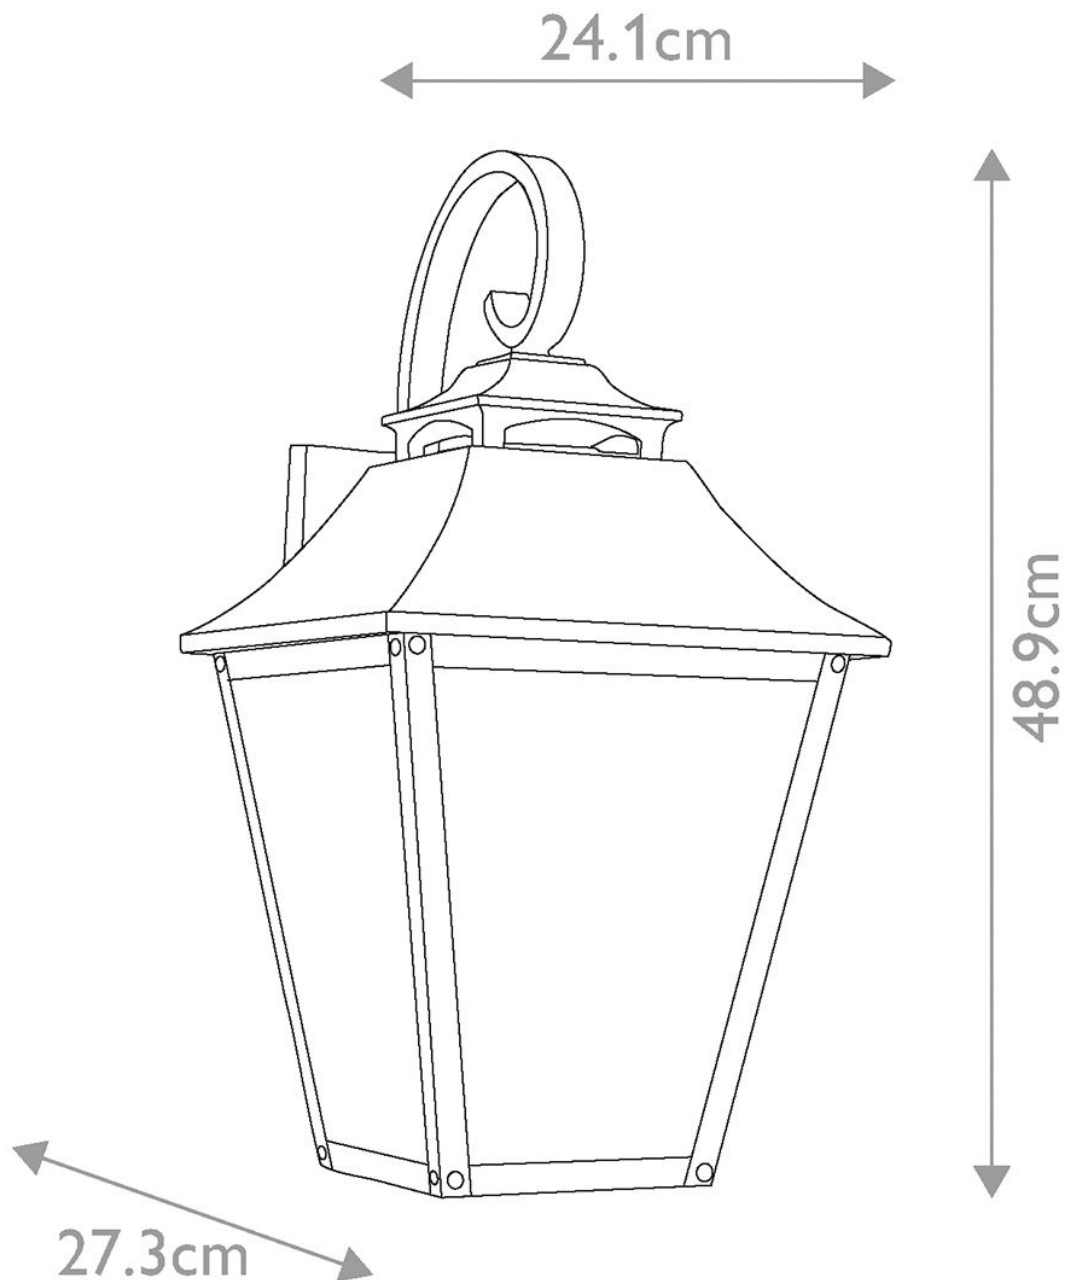

Feiss Lighting - Galena - FE-GALENA2-L-SBL - Sable Clear Seeded Glass 3 Light IP44 Outdoor Wall Light

CONTACT