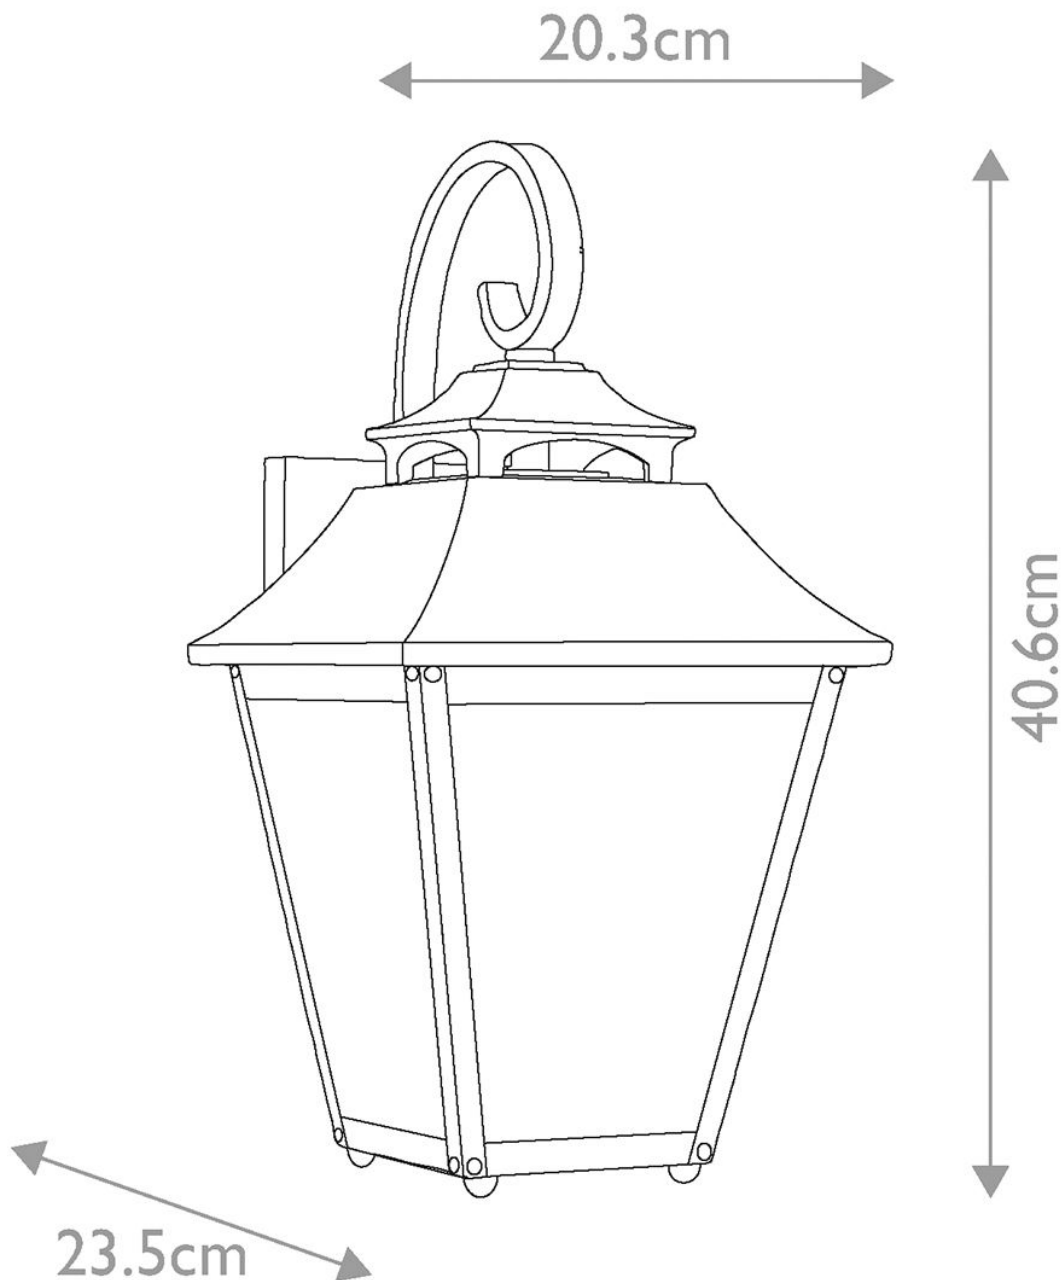

Feiss Lighting - Galena - FE-GALENA2-M-SBL - Sable Clear Seeded Glass IP44 Outdoor Wall Light

CONTACT