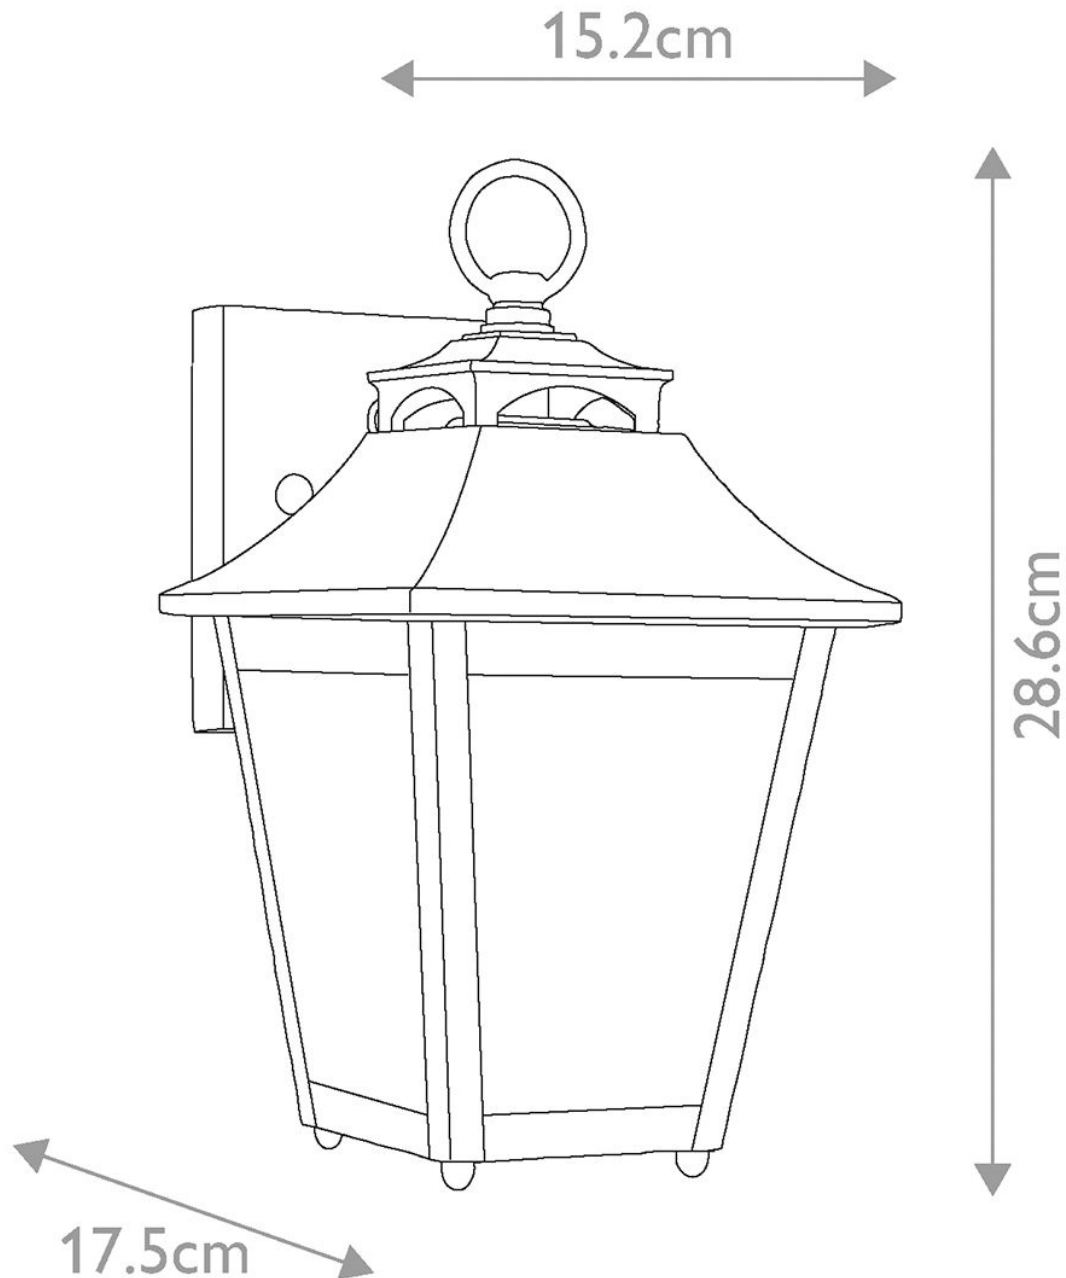

Feiss Lighting - Galena - FE-GALENA2-S-SBL - Sable Clear Seeded Glass IP44 Outdoor Wall Light

**CONTACT**