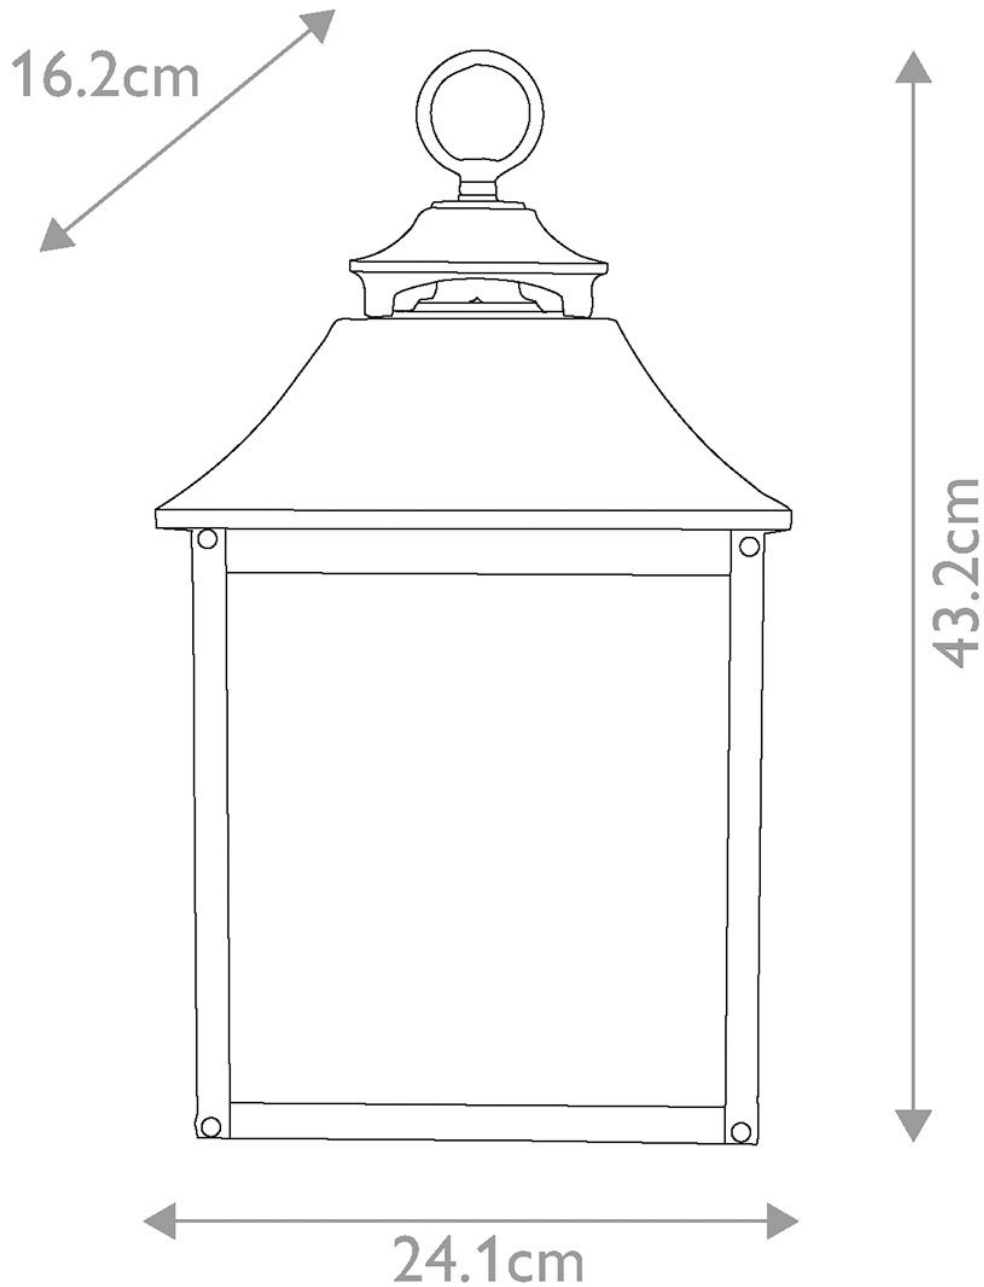

Feiss Lighting - Galena - FE-GALENA7-SBL - Sable Clear Seeded Glass 2 Light IP44 Outdoor Half Lantern Wall Light

CONTACT