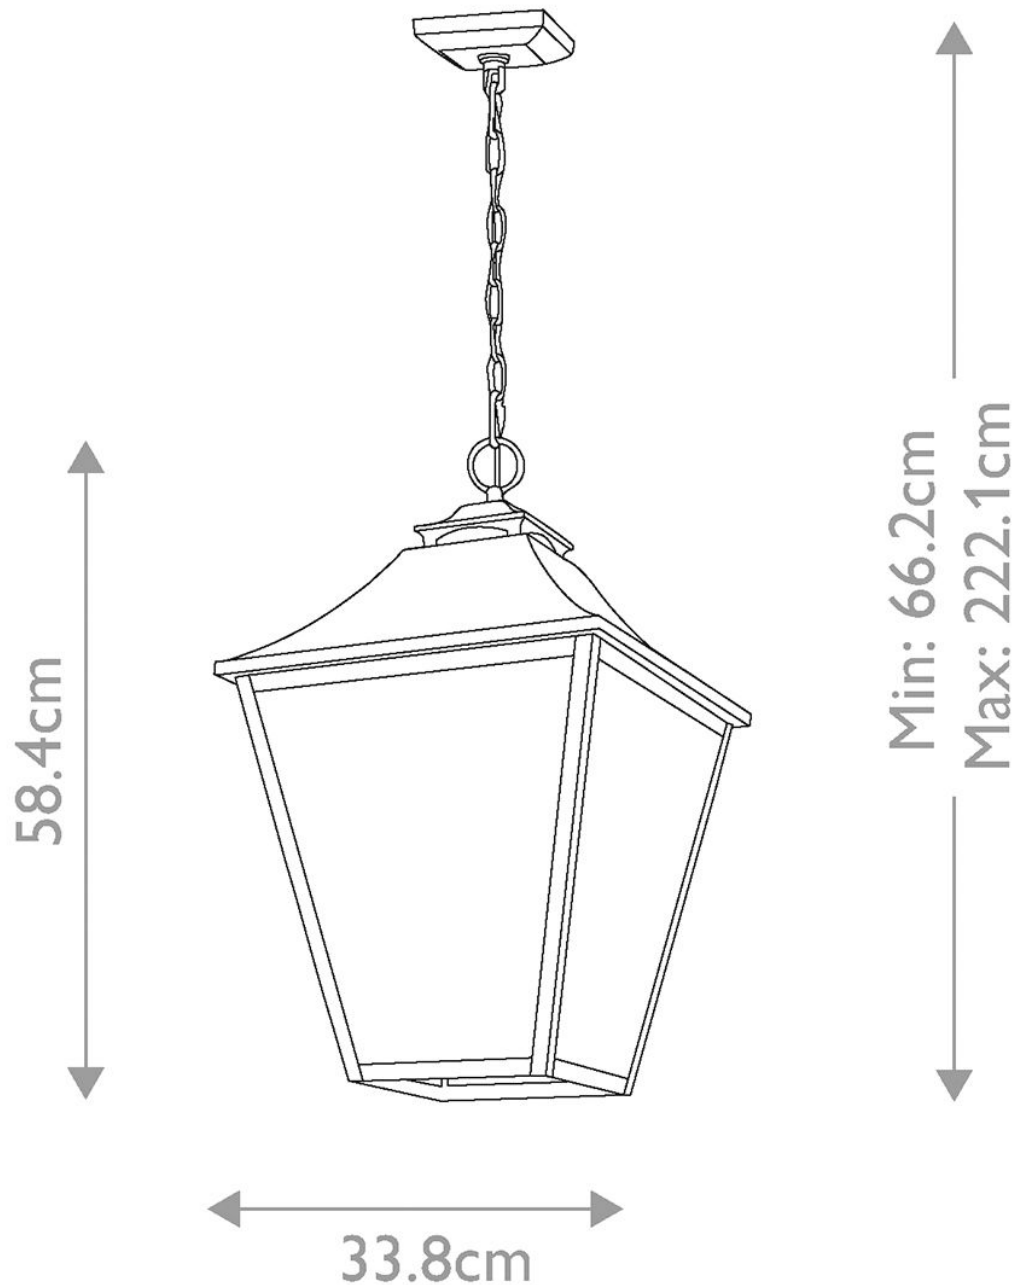

Feiss Lighting - Galena - FE-GALENA8-XL-SBL - Sable Clear Seeded Glass 4 Light IP44 Outdoor Ceiling Pendant Light

**CONTACT**