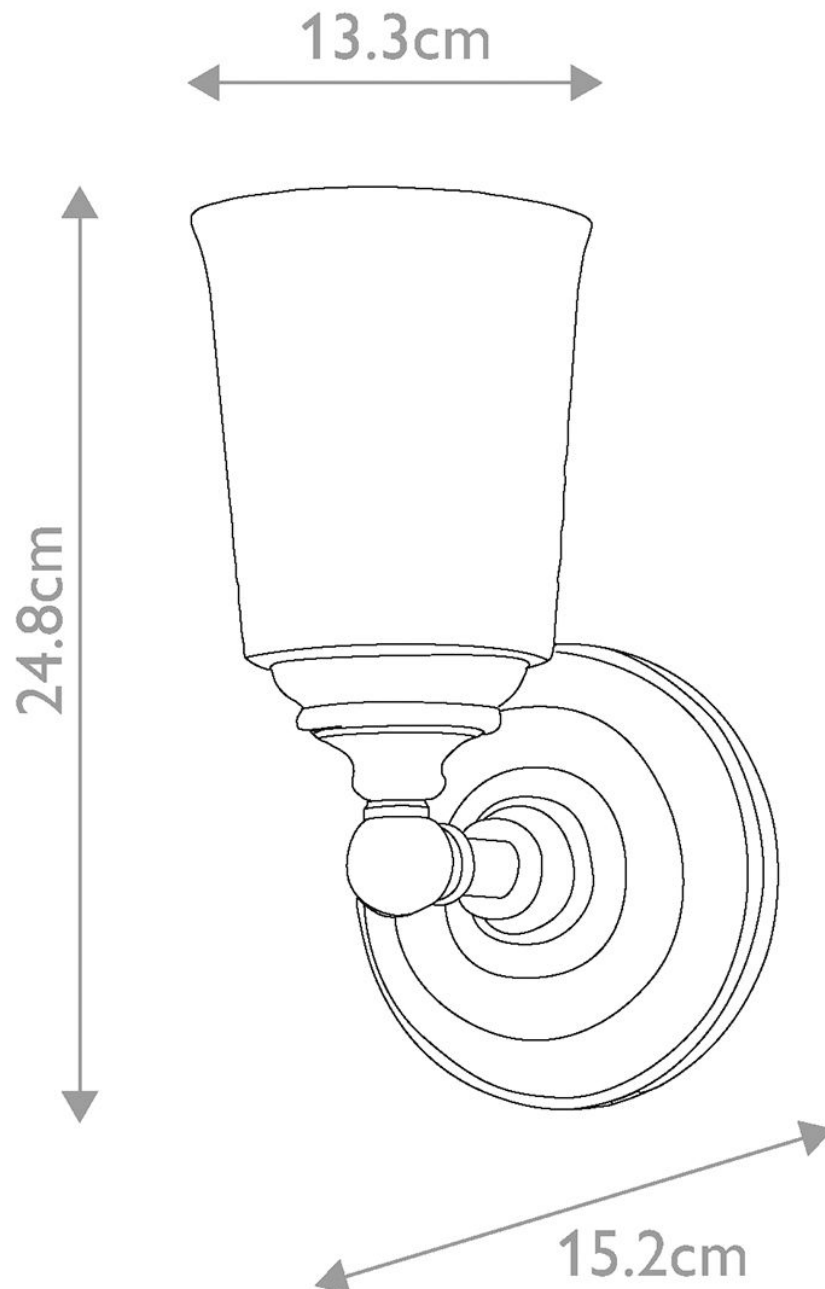

Feiss Lighting - Hugeunot Lake - FE-HUGOLAKE1BATH-BB - LED Brass Clear Seeded Glass IP44 Bathroom Wall Light

CONTACT