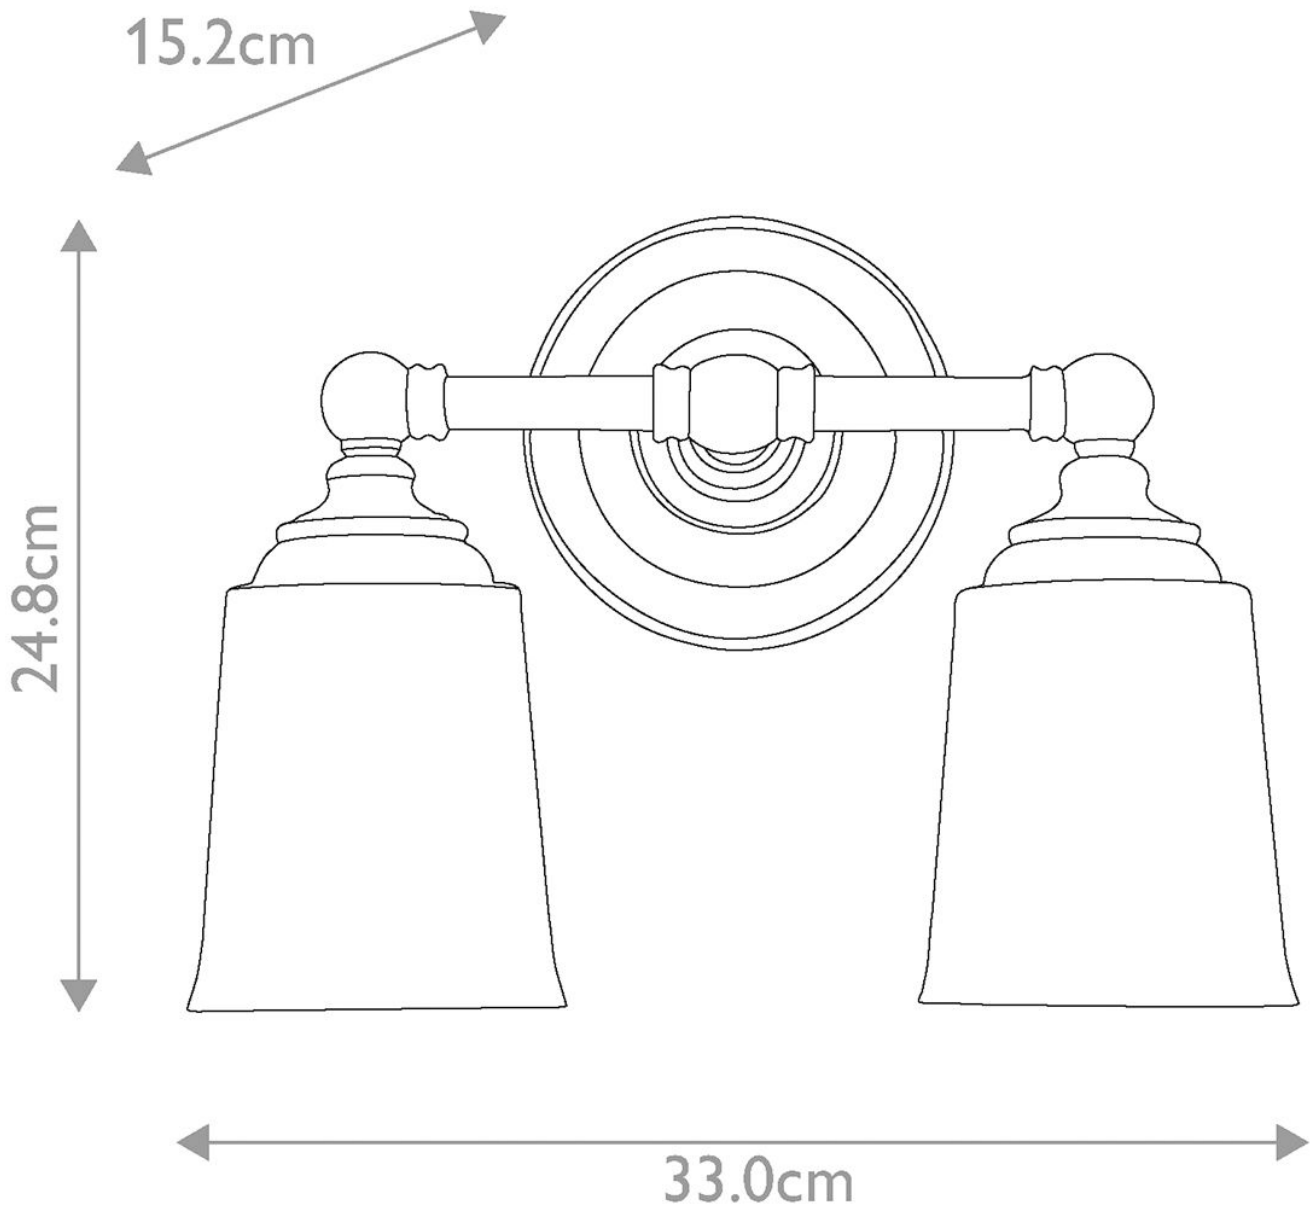

Feiss Lighting - Hugeunot Lake - FE-HUGOLAKE2BATH-BB - LED Brass Clear Seeded Glass 2 Light IP44 Bathroom Wall Light

CONTACT