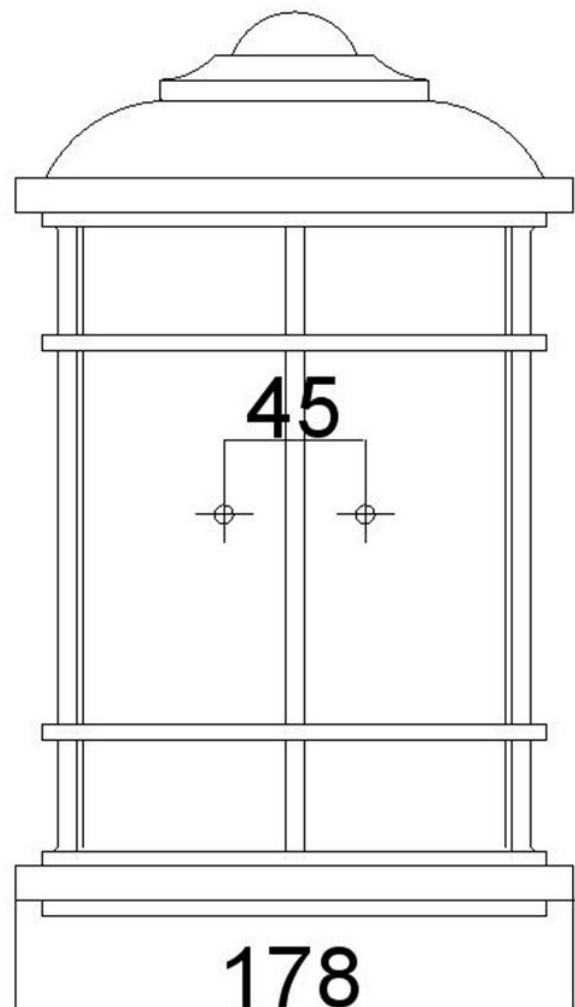

Feiss Lighting - Lighthouse - FE-LIGHTHOUSE-7-BLK - Black Clear Seeded Glass IP44 Outdoor Half Lantern Wall Light

CONTACT