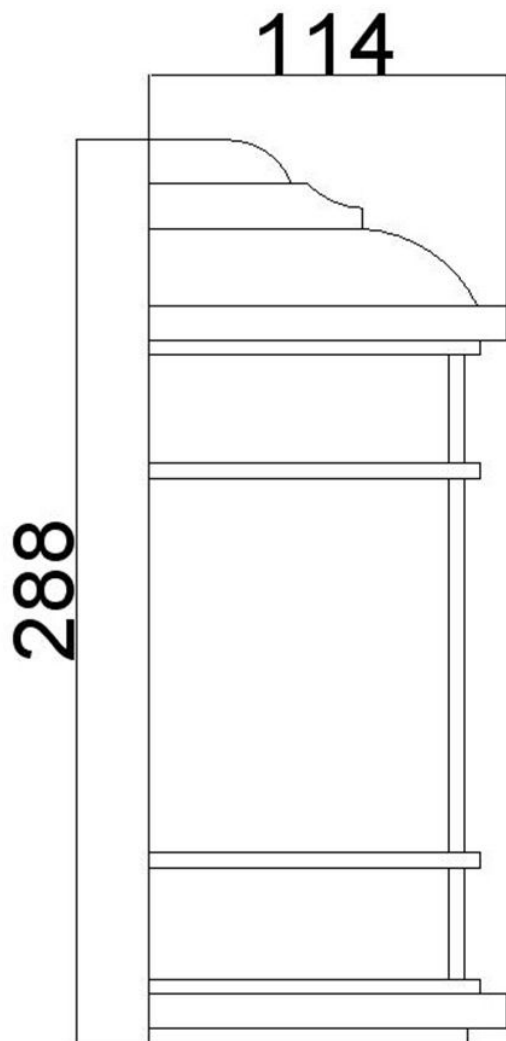

Feiss Lighting - Lighthouse - FE-LIGHTHOUSE-7-BLK - Black Clear Seeded Glass IP44 Outdoor Half Lantern Wall Light

CONTACT