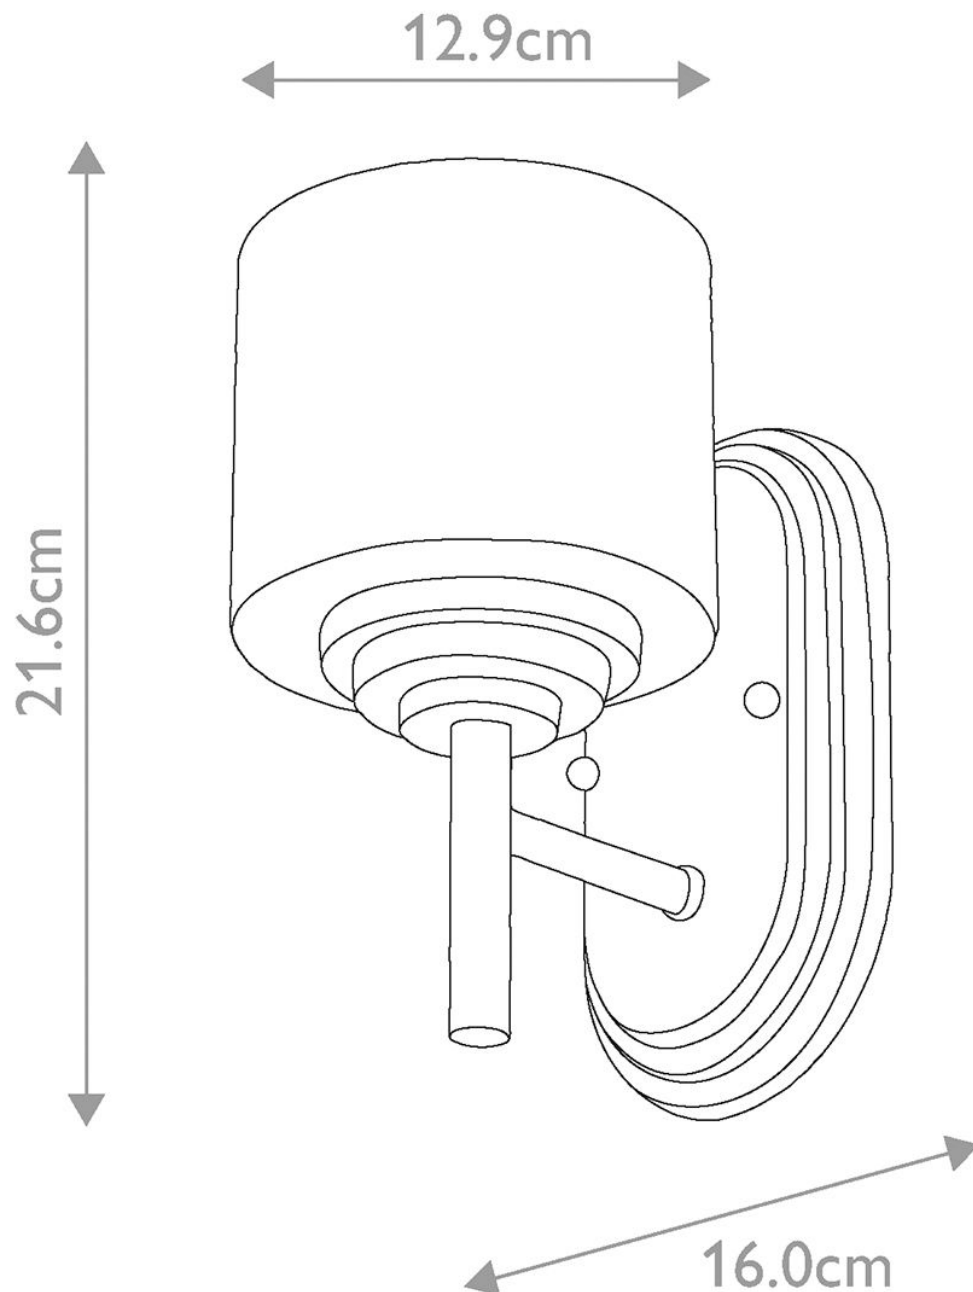

Feiss Lighting - Malibu - FE-MALIBU1-BATH-BB - LED Brushed Brass Opal Glass IP44 Bathroom Wall Light

CONTACT