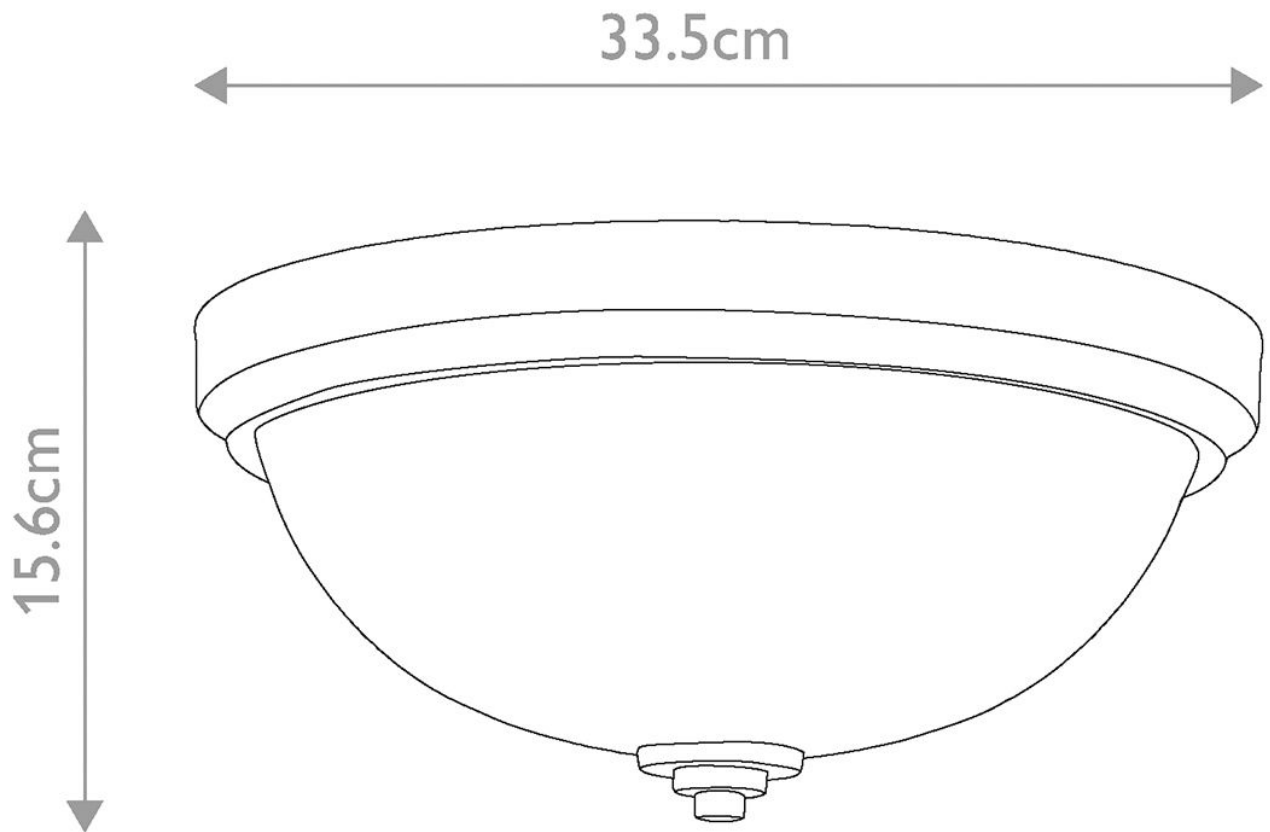

Feiss Lighting - Malibu - FE-MALIBU-F-BATH-BB - Brushed Brass Opal Glass 2 Light IP44 Bathroom Ceiling Flush Light

**CONTACT**