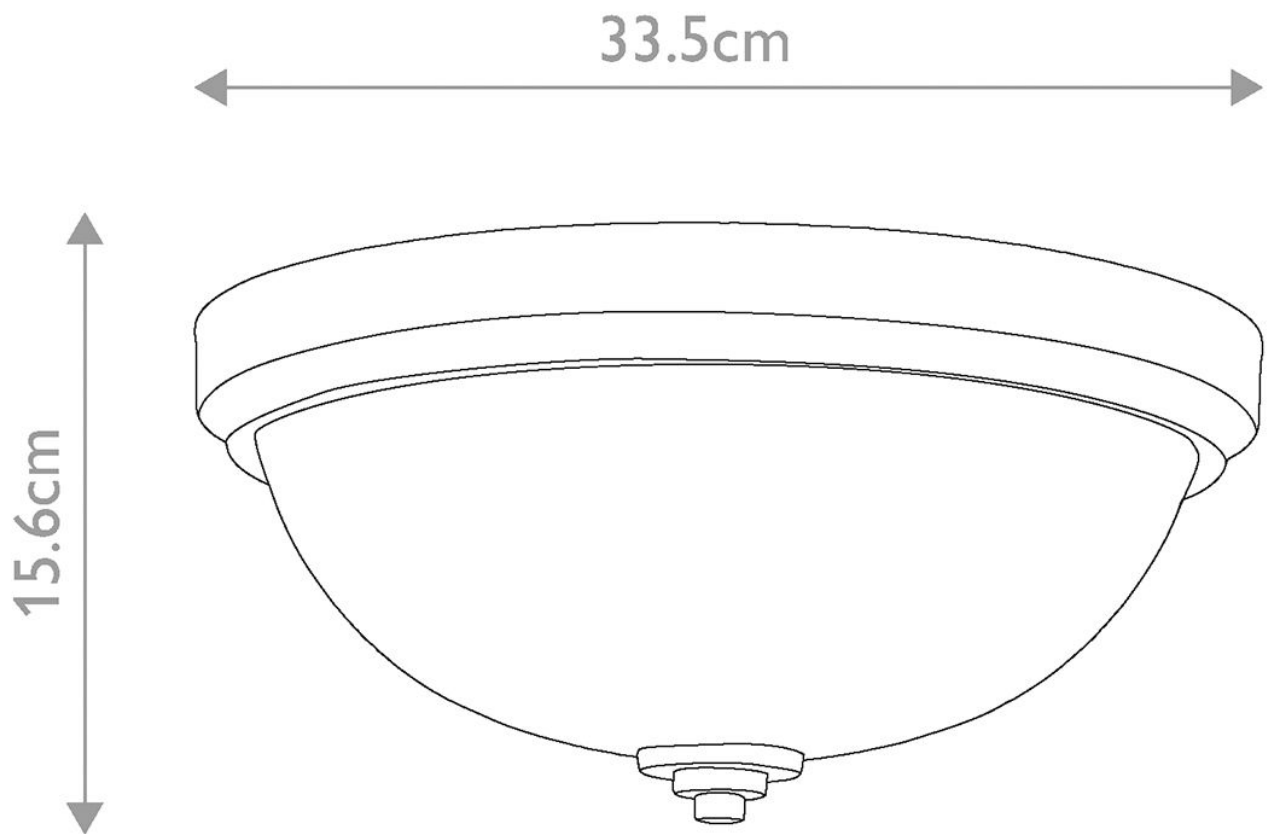

Feiss Lighting - Malibu - FE-MALIBU-F-BATH-PB - Brass Opal Glass 2 Light IP44 Bathroom Ceiling Flush Light