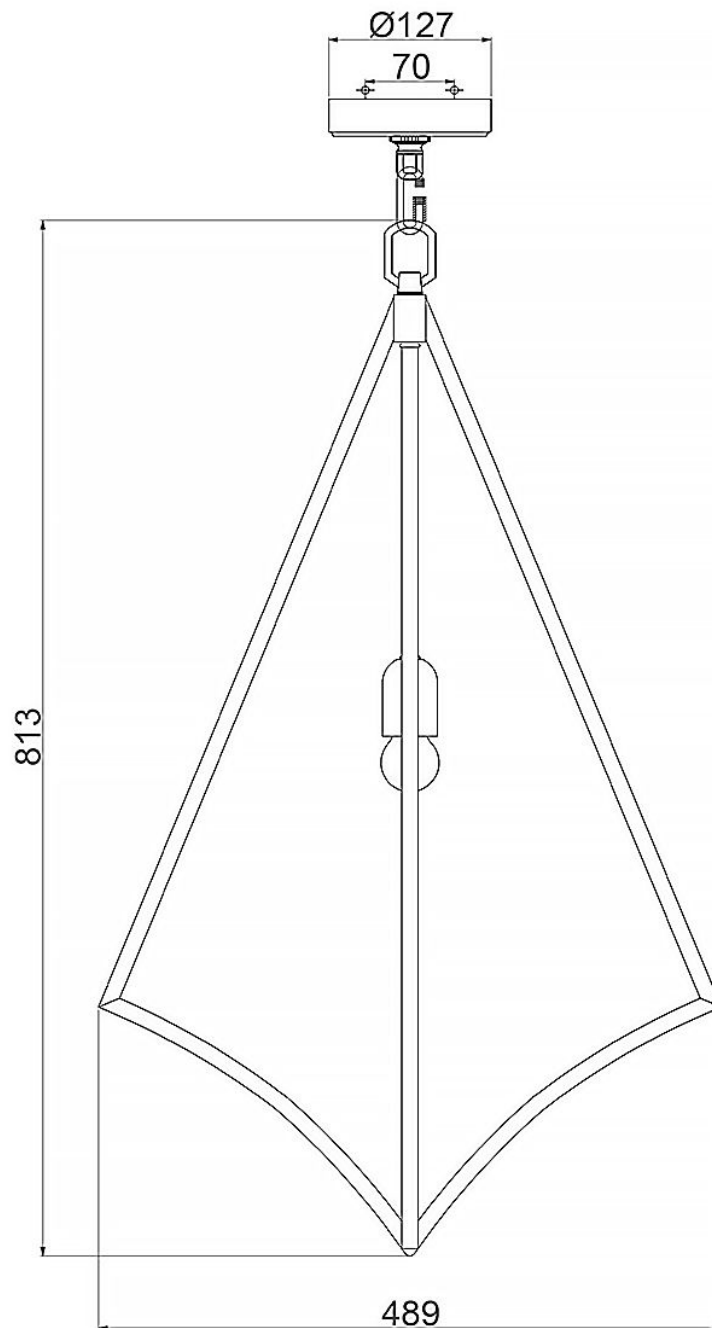

Feiss Lighting - Nico - FE-NICO-P-L-BB - Brass Ceiling Pendant Light

**CONTACT**