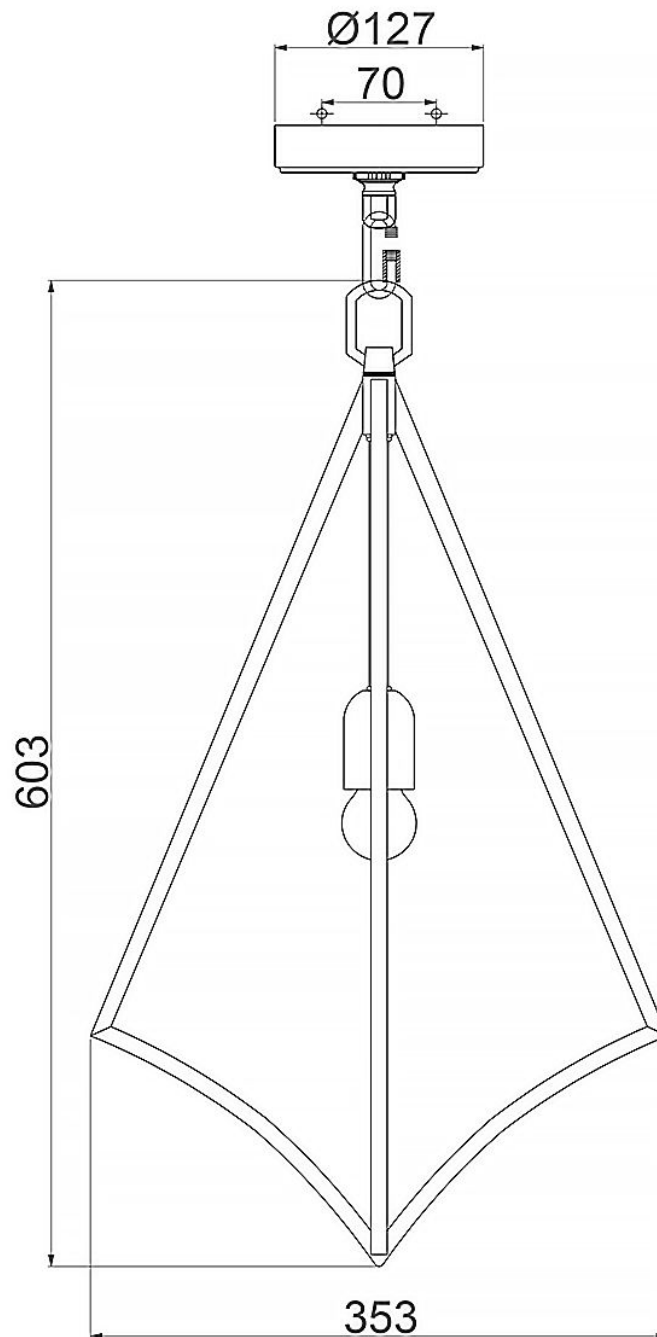

Feiss Lighting - Nico - FE-NICO-P-M-BB - Brass Ceiling Pendant Light

CONTACT