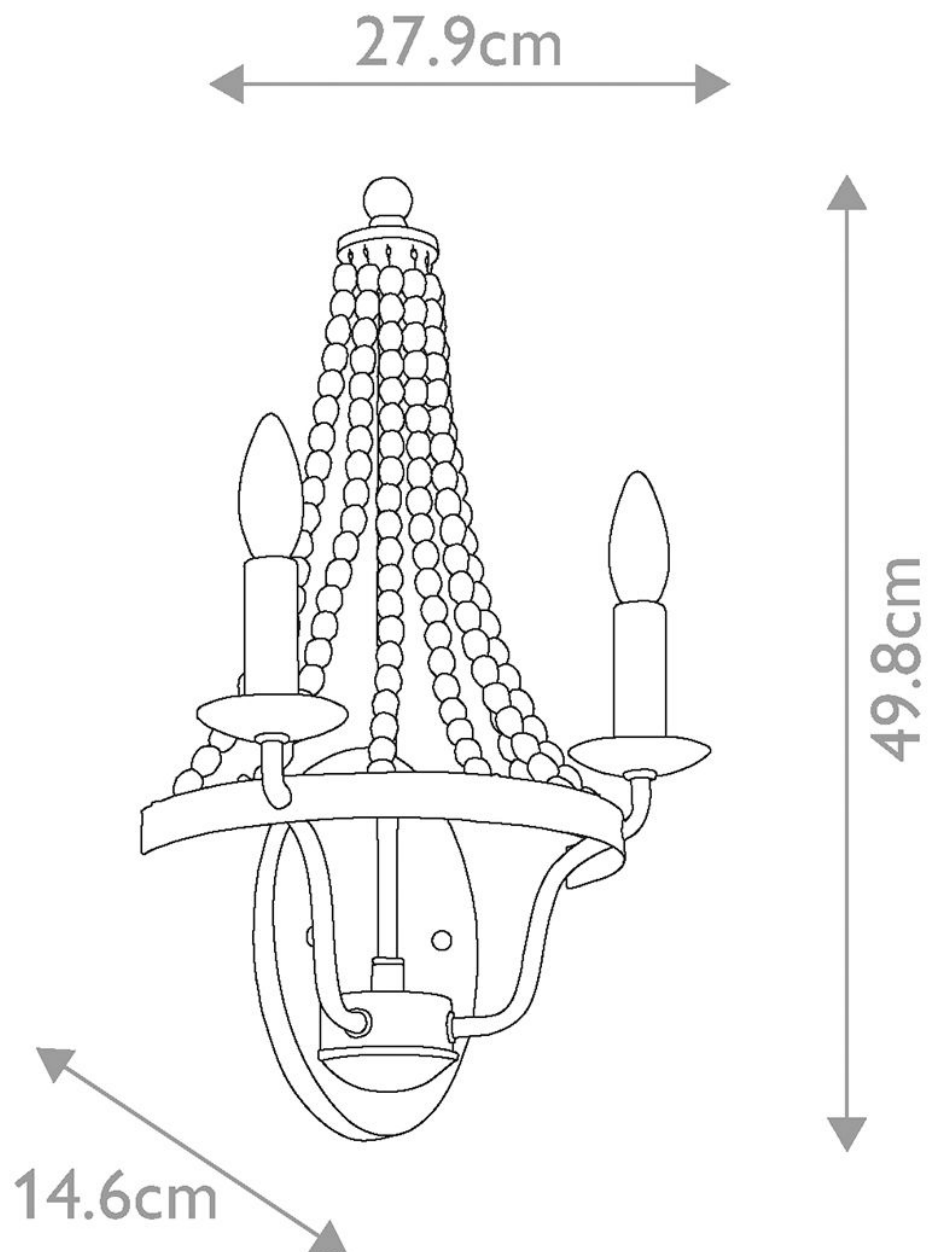

Feiss Lighting - Nori - FE-NORI2-DWZ - Zinc Grey 2 Light Wall Light

CONTACT