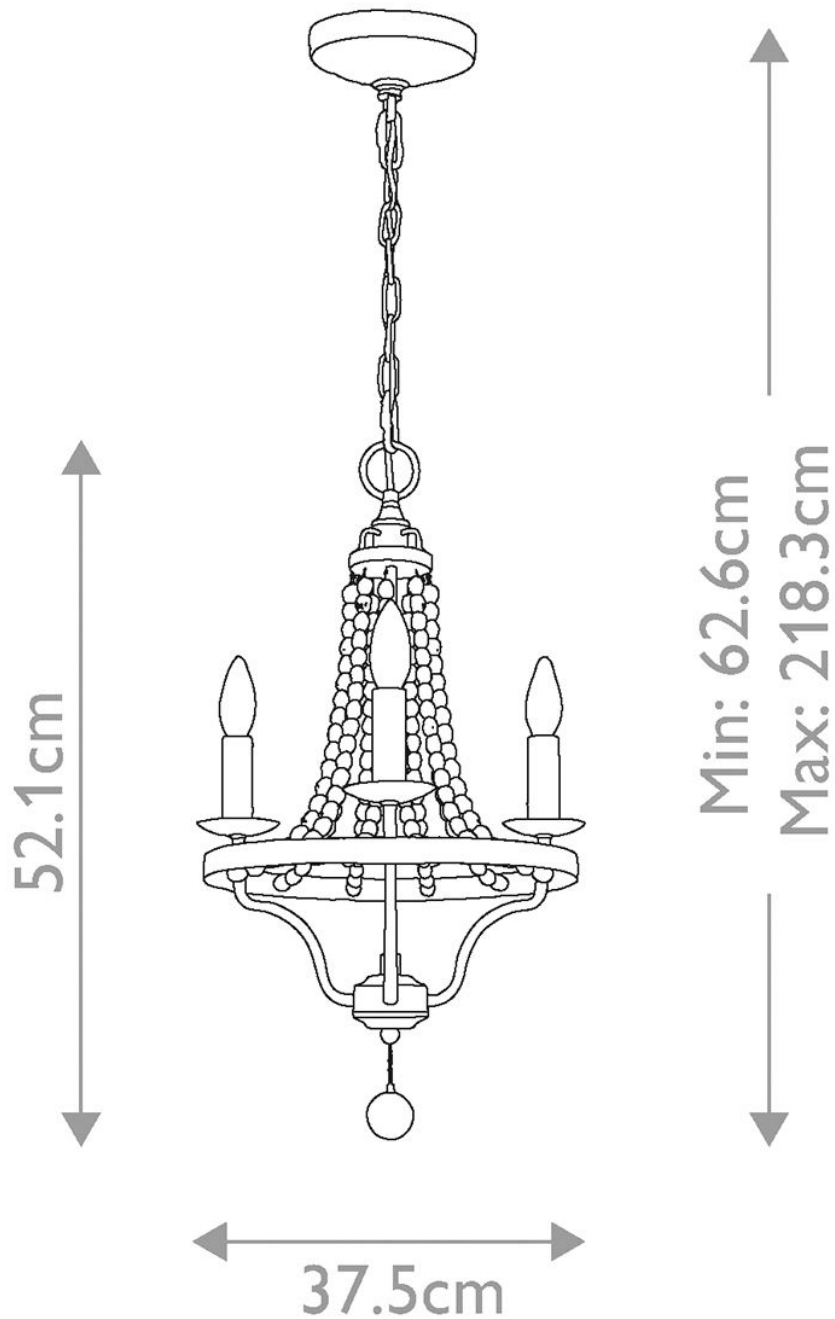

Feiss Lighting - Nori - FE-NORI3-DWZ - Zinc Grey 3 Light Chandelier

**CONTACT**