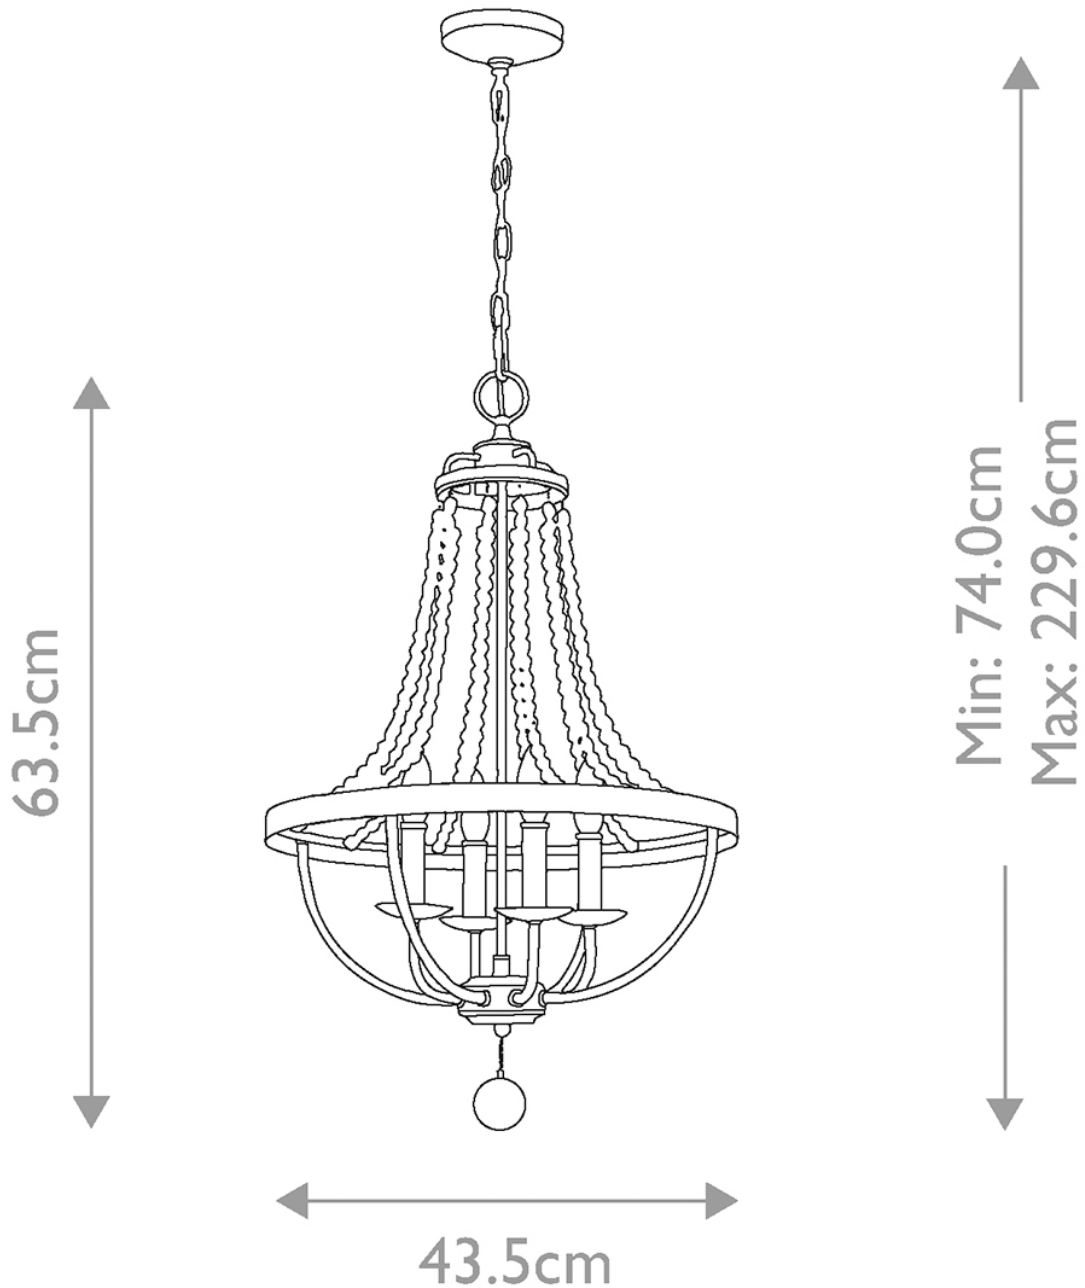

Feiss Lighting - Nori - FE-NORI4-DWZ - Zinc Grey 4 Light Chandelier

CONTACT