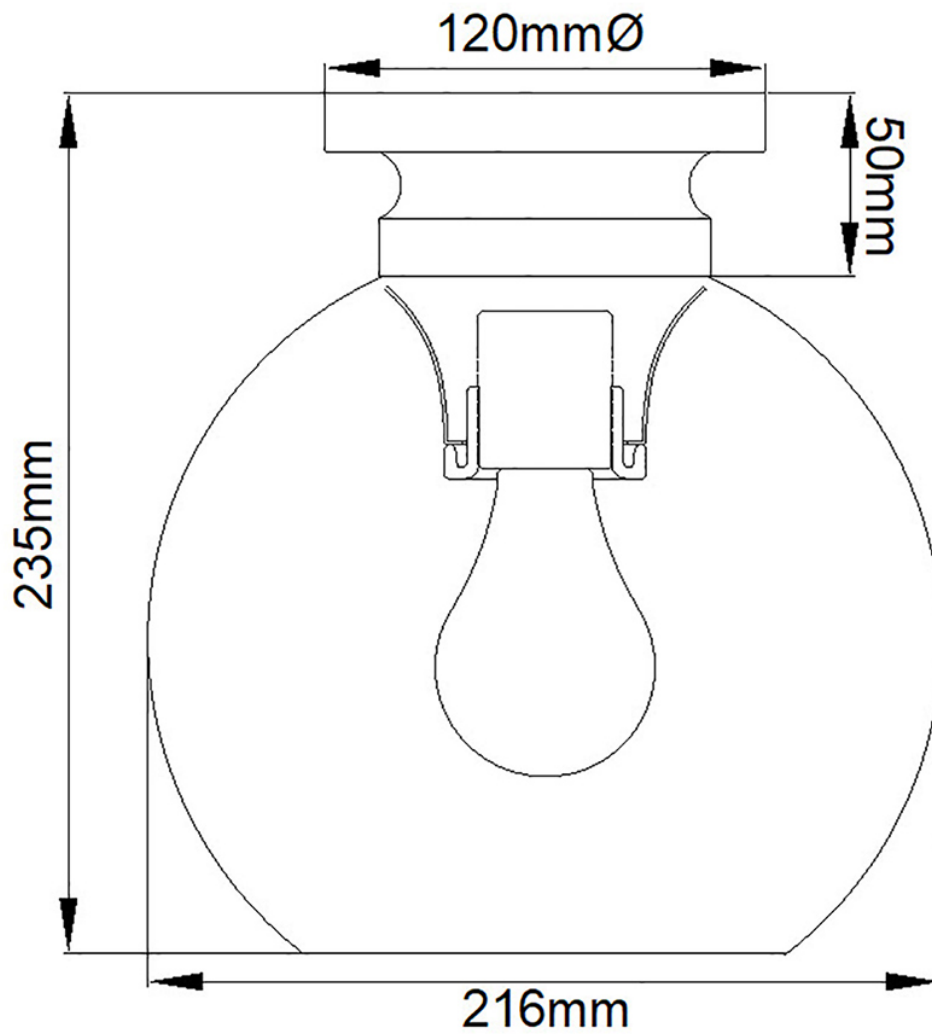

Feiss Lighting - Tabby - FE-TABBY-F-BB - Brass Clear Glass Flush Ceiling Light

CONTACT