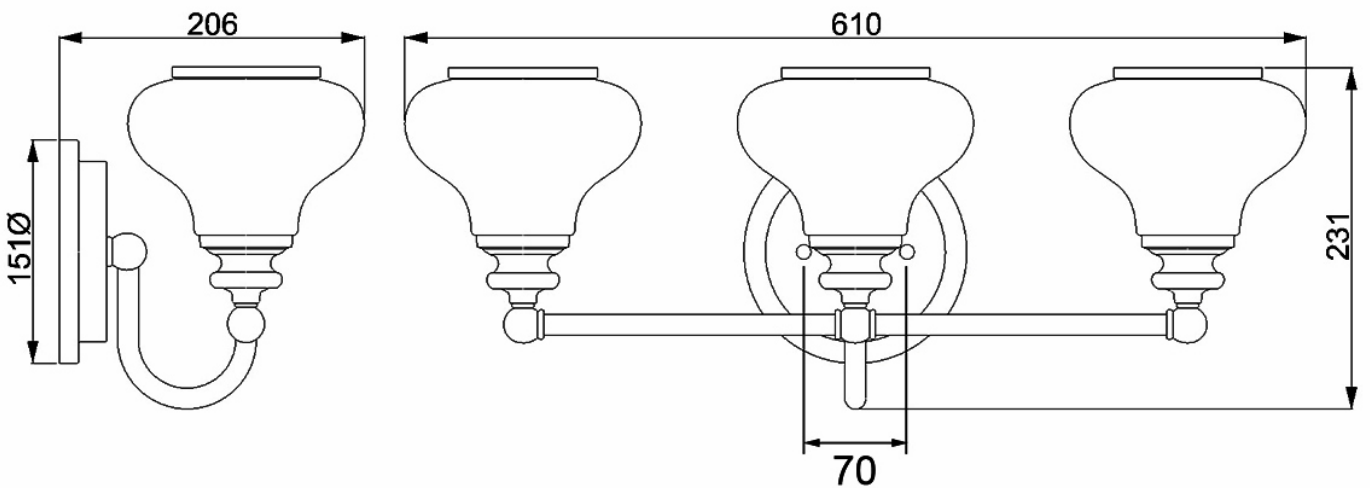

Hinkley Lighting - Ainsley - HK-AINSLEY3-BATH-BB - LED Brushed Brass Opal Glass 3 Light IP44 Bathroom Wall Light

CONTACT