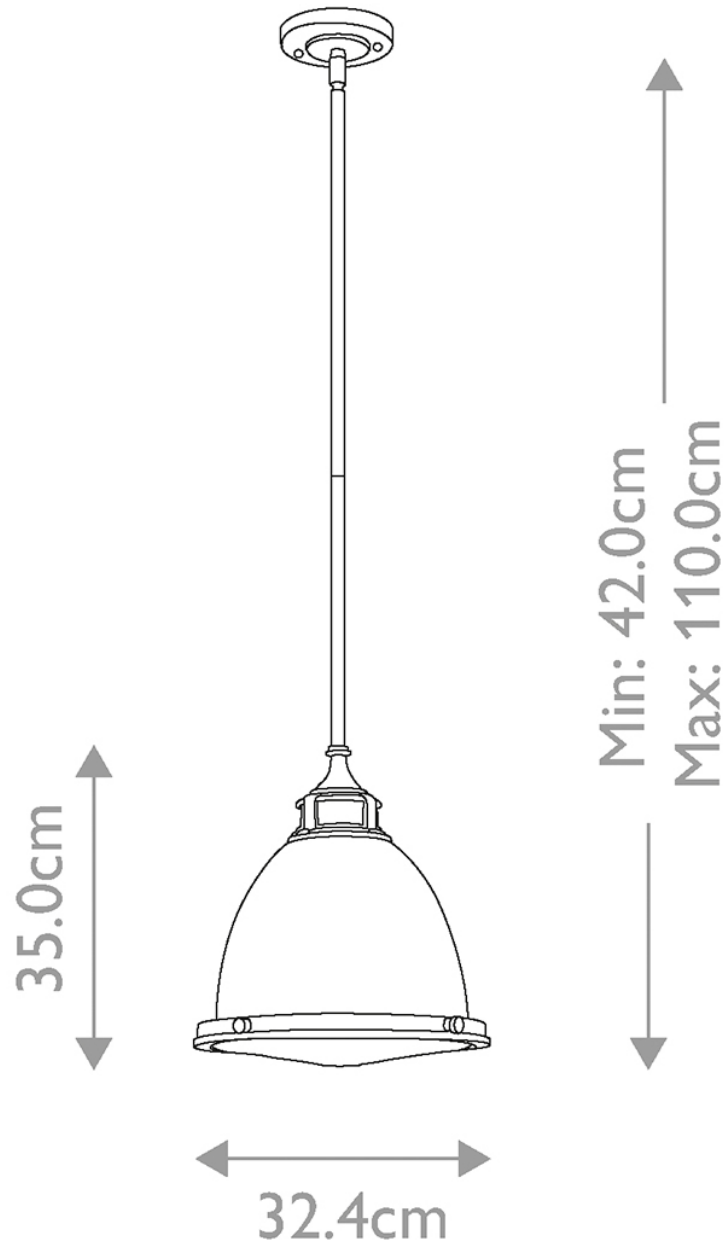

Hinkley Lighting - Amelia - HK-AMELIA-P-M-HB - Heritage Brass Opal Glass Ceiling Pendant Light

**CONTACT**