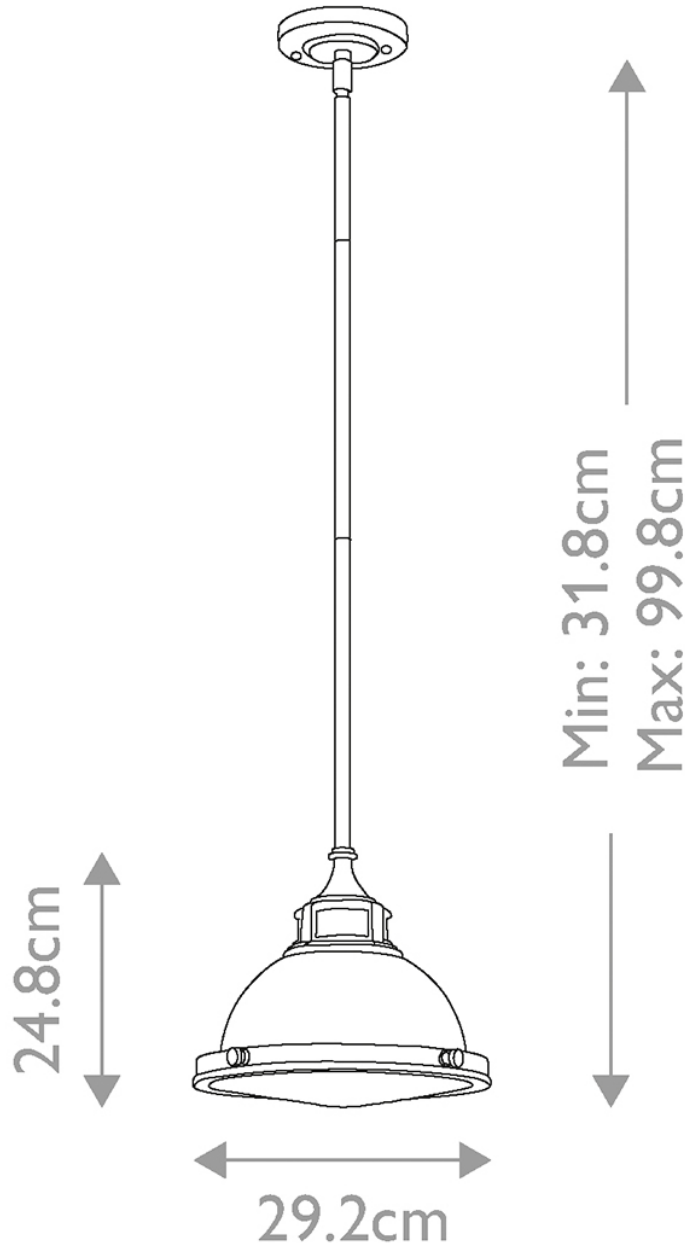

Hinkley Lighting - Amelia - HK-AMELIA-P-S-HB - Heritage Brass Opal Glass Ceiling Pendant Light

**CONTACT**