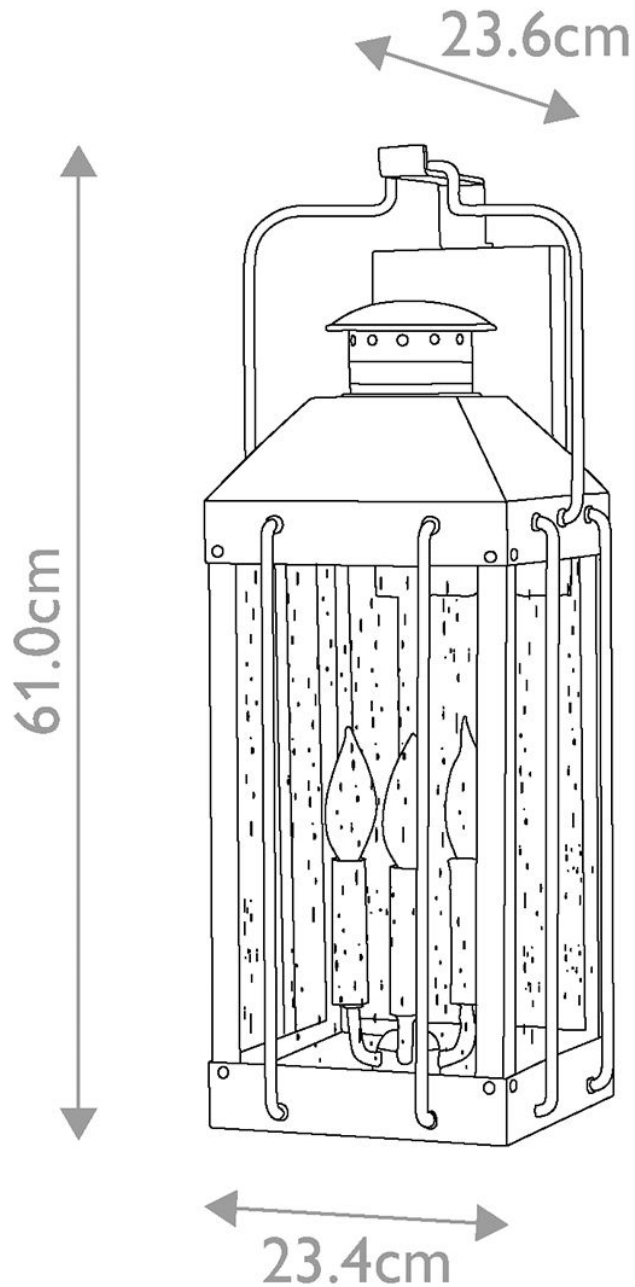

Hinkley Lighting - Fitzgerald - HK-FITZGERALD2-L - Black Clear Seeded Glass 3 Light IP44 Outdoor Half Lantern Wall Light

CONTACT