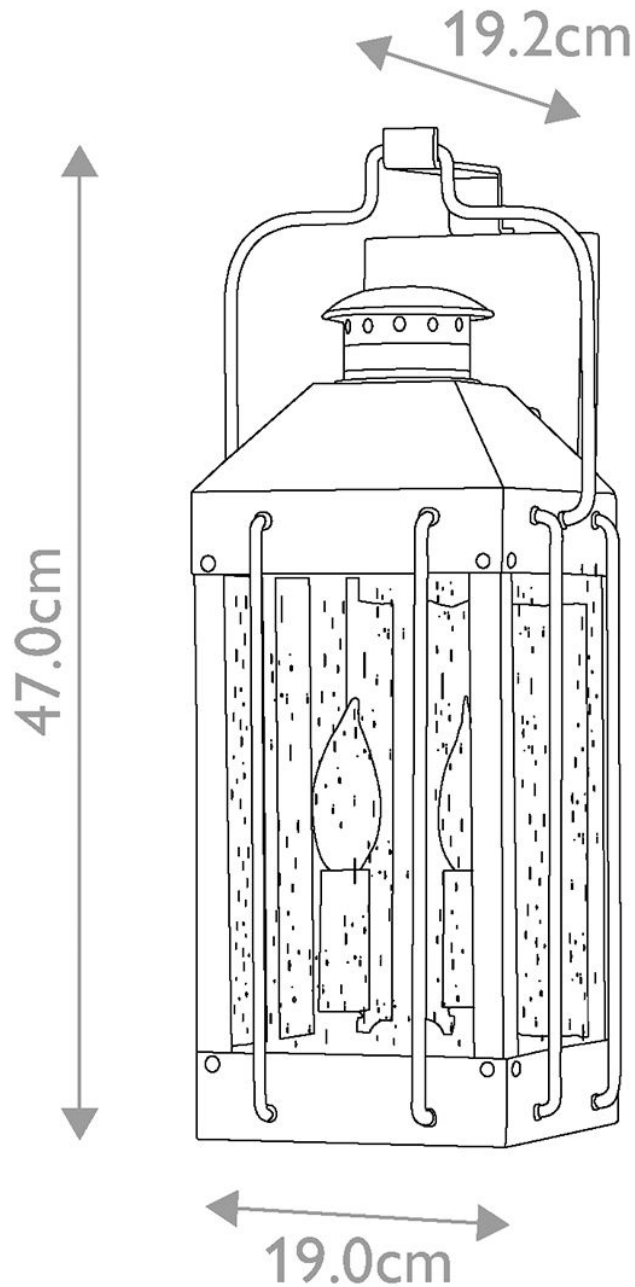

Hinkley Lighting - Fitzgerald - HK-FITZGERALD2-M - Black Clear Seeded Glass 2 Light IP44 Outdoor Half Lantern Wall Light

**CONTACT**