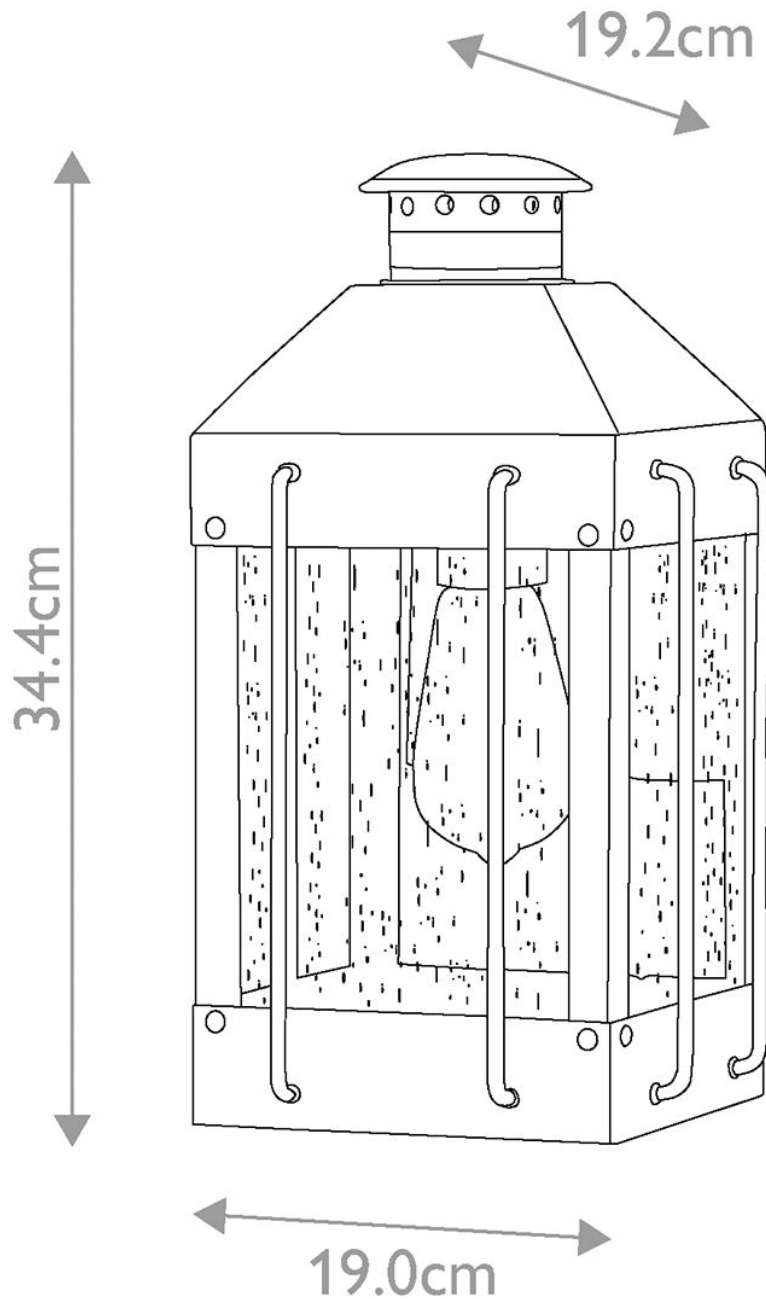

Hinkley Lighting - Fitzgerald - HK-FITZGERALD2-S - Black Clear Seeded Glass IP44 Outdoor Half Lantern Wall Light

CONTACT