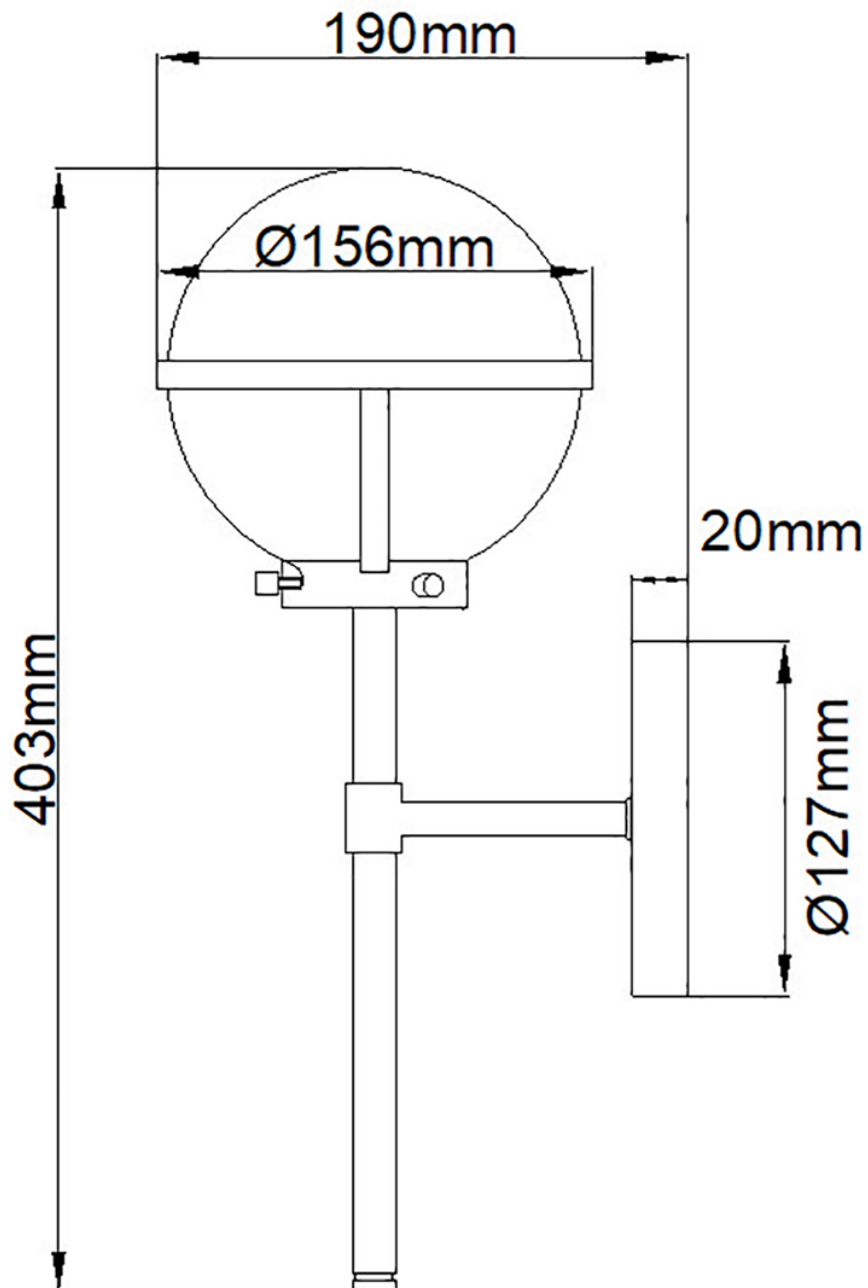

Hinkley Lighting - Hollis - HK-HOLLIS1-C-BK-BATH - Black Clear Seeded Glass IP44 Bathroom Wall Light

CONTACT