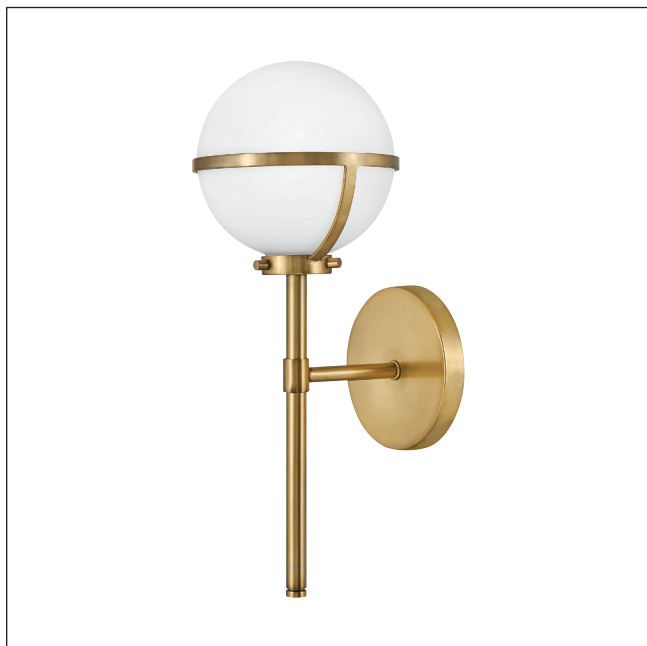

MODEL: Hollis 1 Light Wall Light

The Hollis 1Lt Wall Light is reflective of the Art Deco inspired lights of the 1920's. Finished in Heritage Brass and made from Steel with Opal Glass. IP44 rated.

1. Stock Code	HK-HOLLIS1-O-HB-BATH	16. Overall Depth (mm)	190mm
2. Product Type	Wall Light	17. Minimum Drop (mm)	-
4. Family	Hollis	18. Maximum Drop (mm)	-
5. Finish	Heritage Brass	19. Chain/extension rods	
6. IP Rating	IP44	20. Ceiling Pan Width/Diameter	
7. Class	1	21. Net Weight (kg)	1.02
8. Voltage	220-240v 50hz	22. Gross Weight (kg)	1.65
9. Max. Wattage	40W	23. Back Plate Height (mm)	
10. Lamp Holder Type	E14	24. Back Plate Width (mm)	
11. No. of Lamps	1	25. Base Plate Projection (mm)	
12. Lamp Supplied	No	26. Build Materials	Steel, Opal Glass
13. Lumen Output		27. Box Dimensions	59.7 x 22.9 x 22.2cm
14. Overall Width-Diameter (mm)	156mm	28. Barcode	5024005559610
15. Overall Height (mm)	403mm	29. Guarantee	general 2 year guarantee