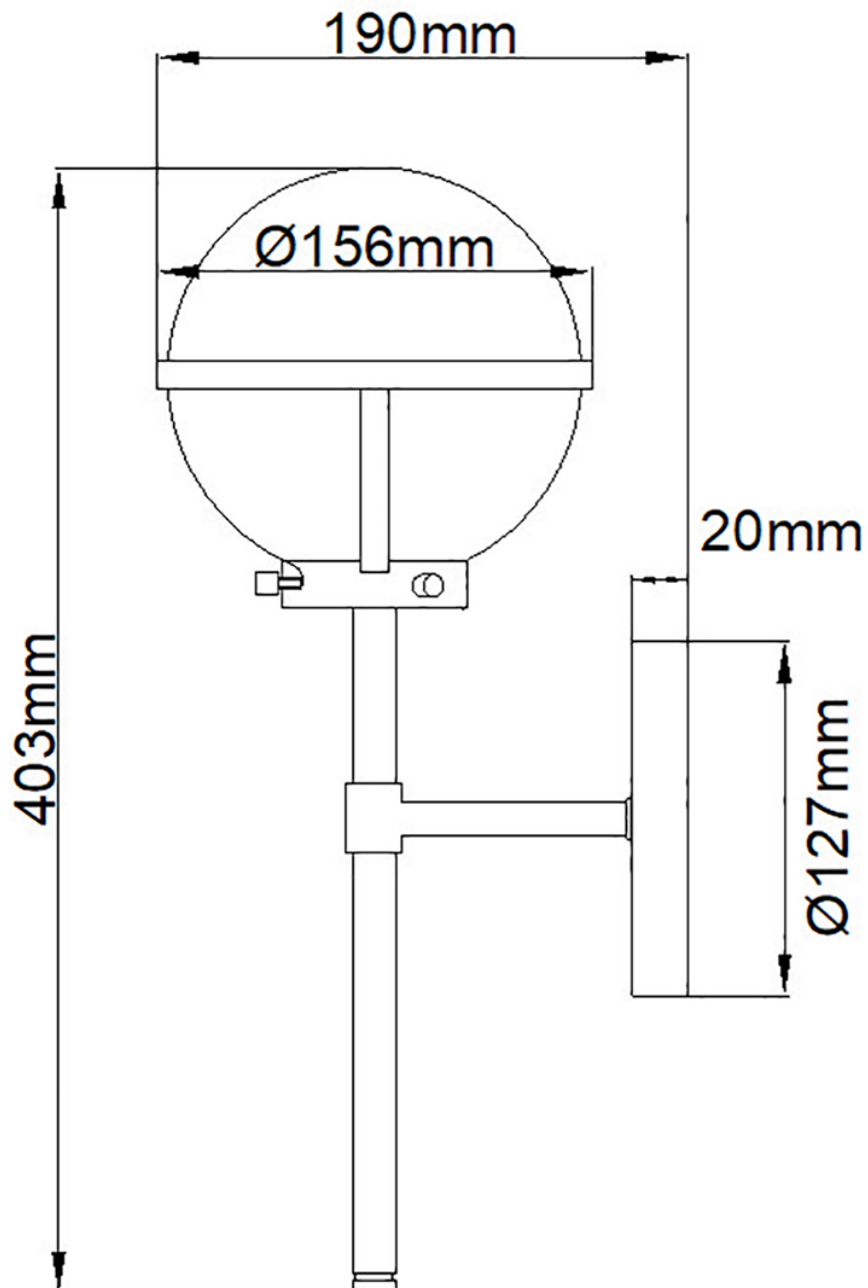

Hinkley Lighting - Hollis - HK-HOLLIS1-O-HB-BATH - Heritage Brass Opal Glass IP44 Bathroom Wall Light

CONTACT