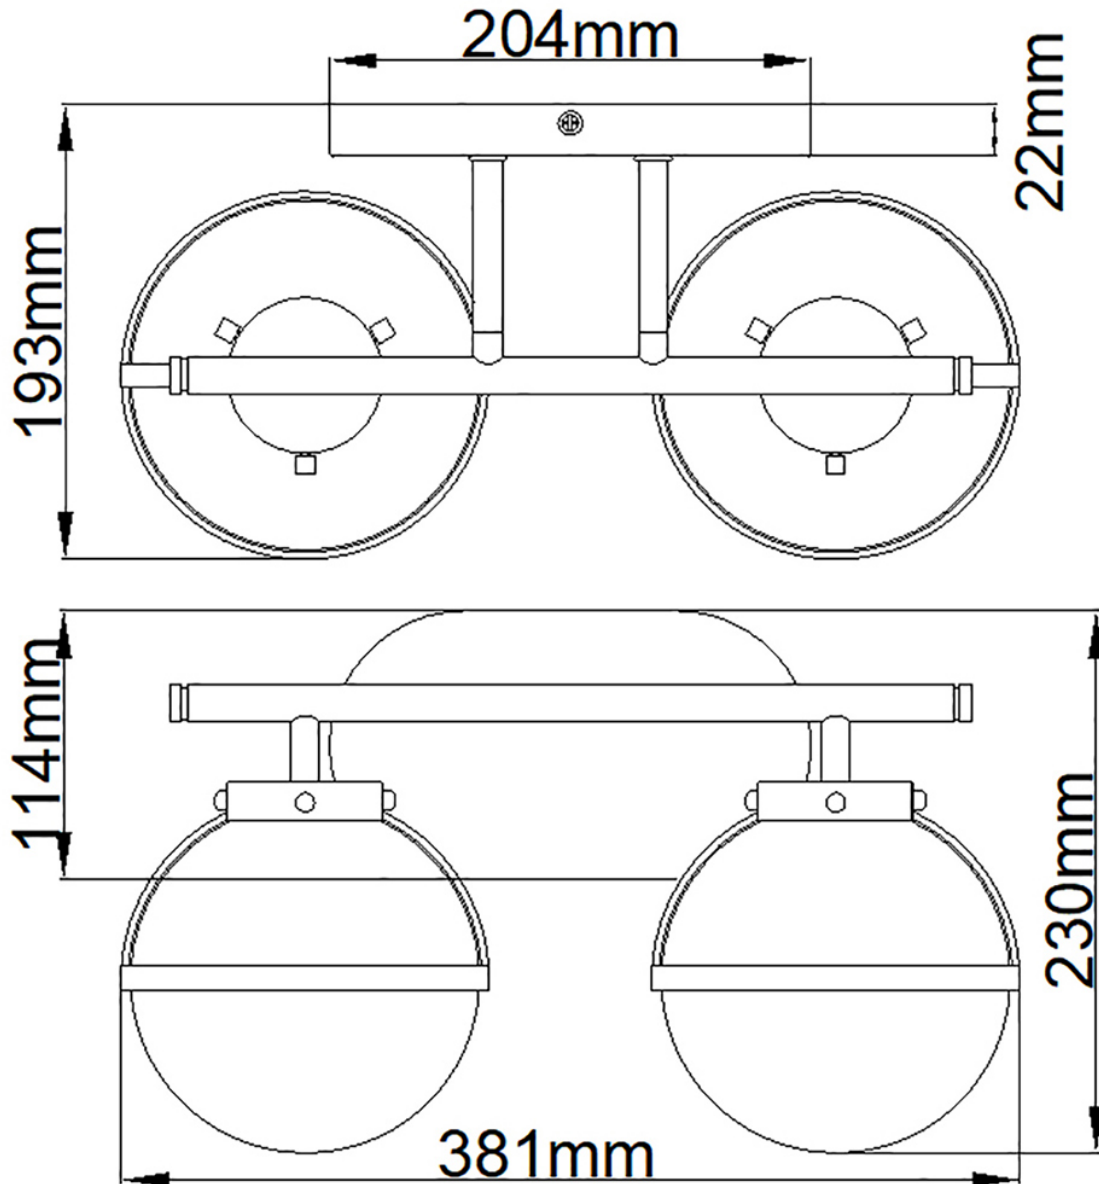

Hinkley Lighting - Hollis - HK-HOLLIS2-C-BK-BATH - Black Clear Seeded Glass 2 Light IP44 Bathroom Wall Light

CONTACT