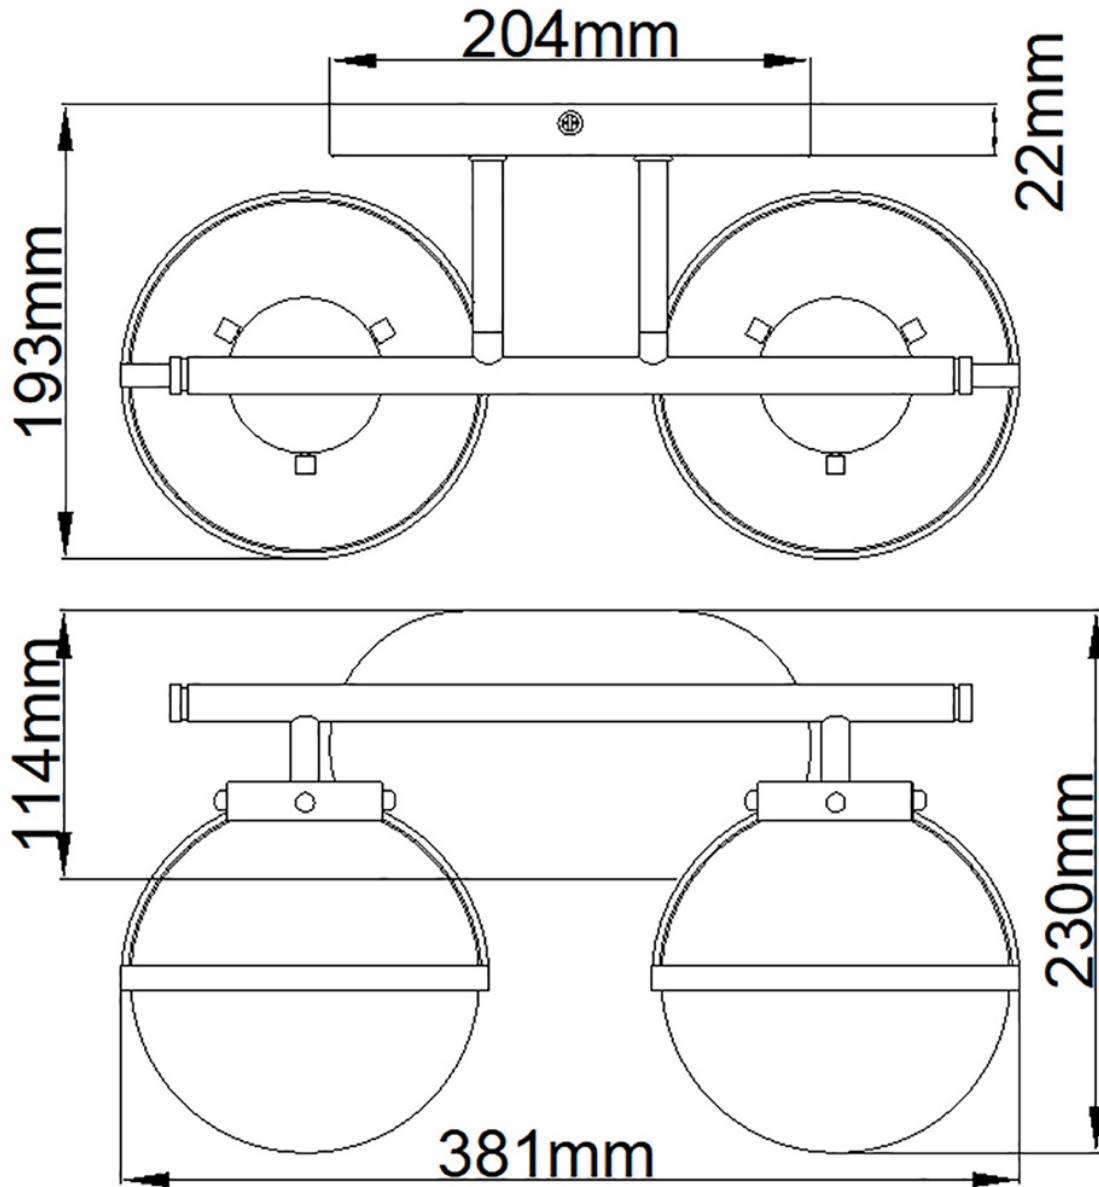

Hinkley Lighting - Hollis - HK-HOLLIS2-O-BK-BATH - Black Opal Glass 2 Light IP44 Bathroom Wall Light

CONTACT