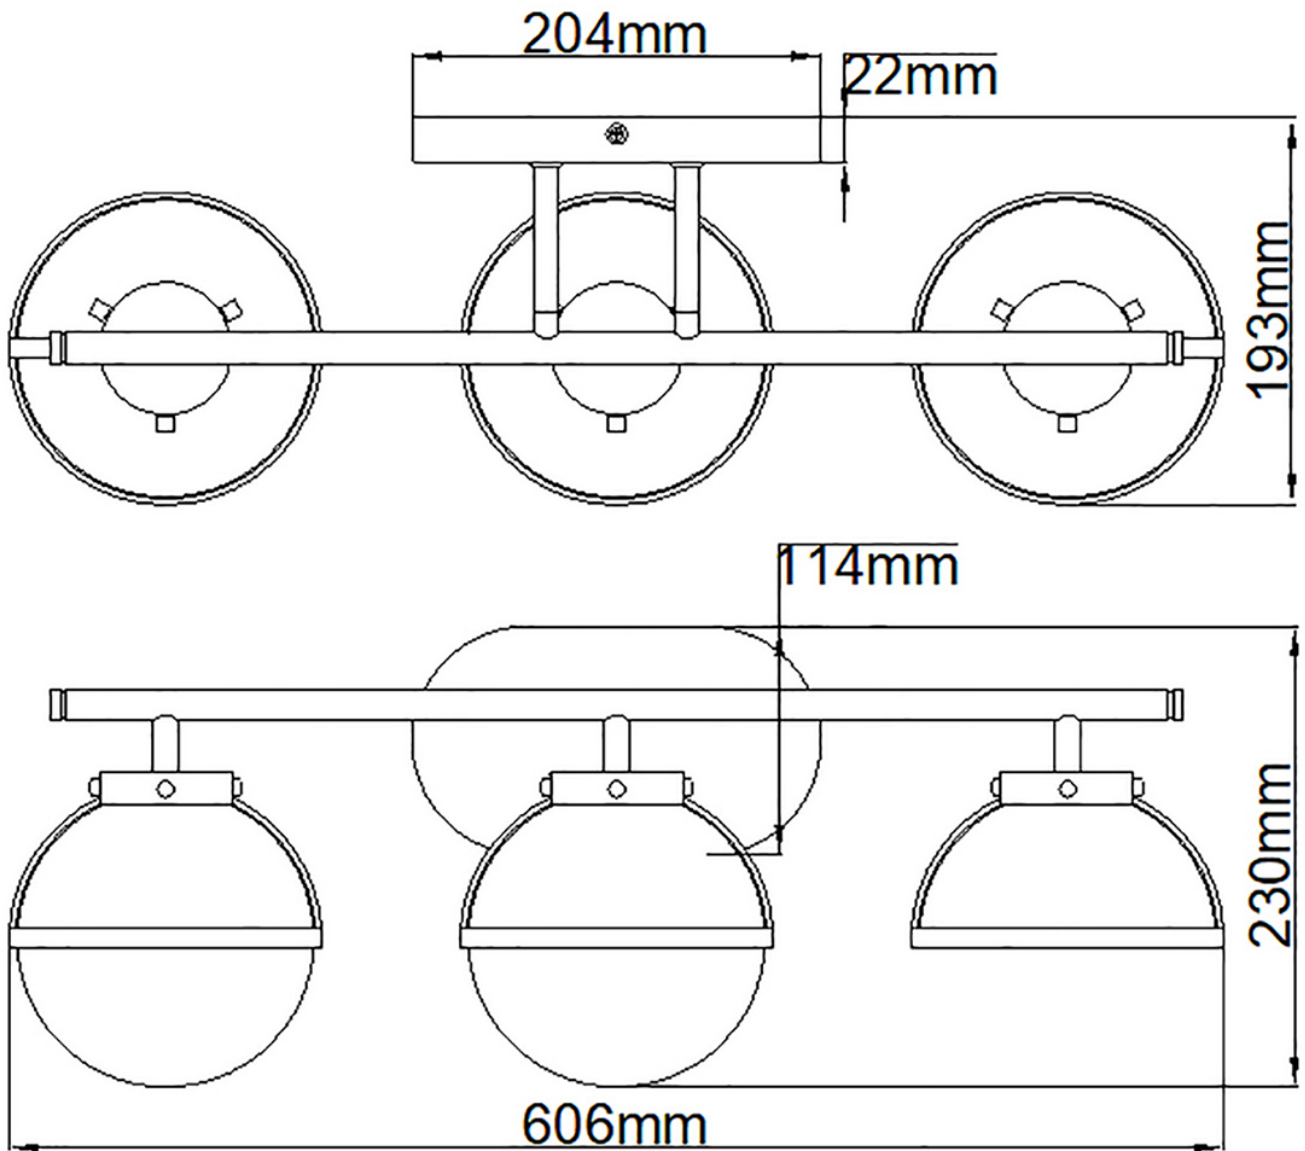

Hinkley Lighting - Hollis - HK-HOLLIS3-C-HB-BATH - Heritage Brass Clear Seeded Glass 3 Light IP44 Bathroom Wall Light

CONTACT