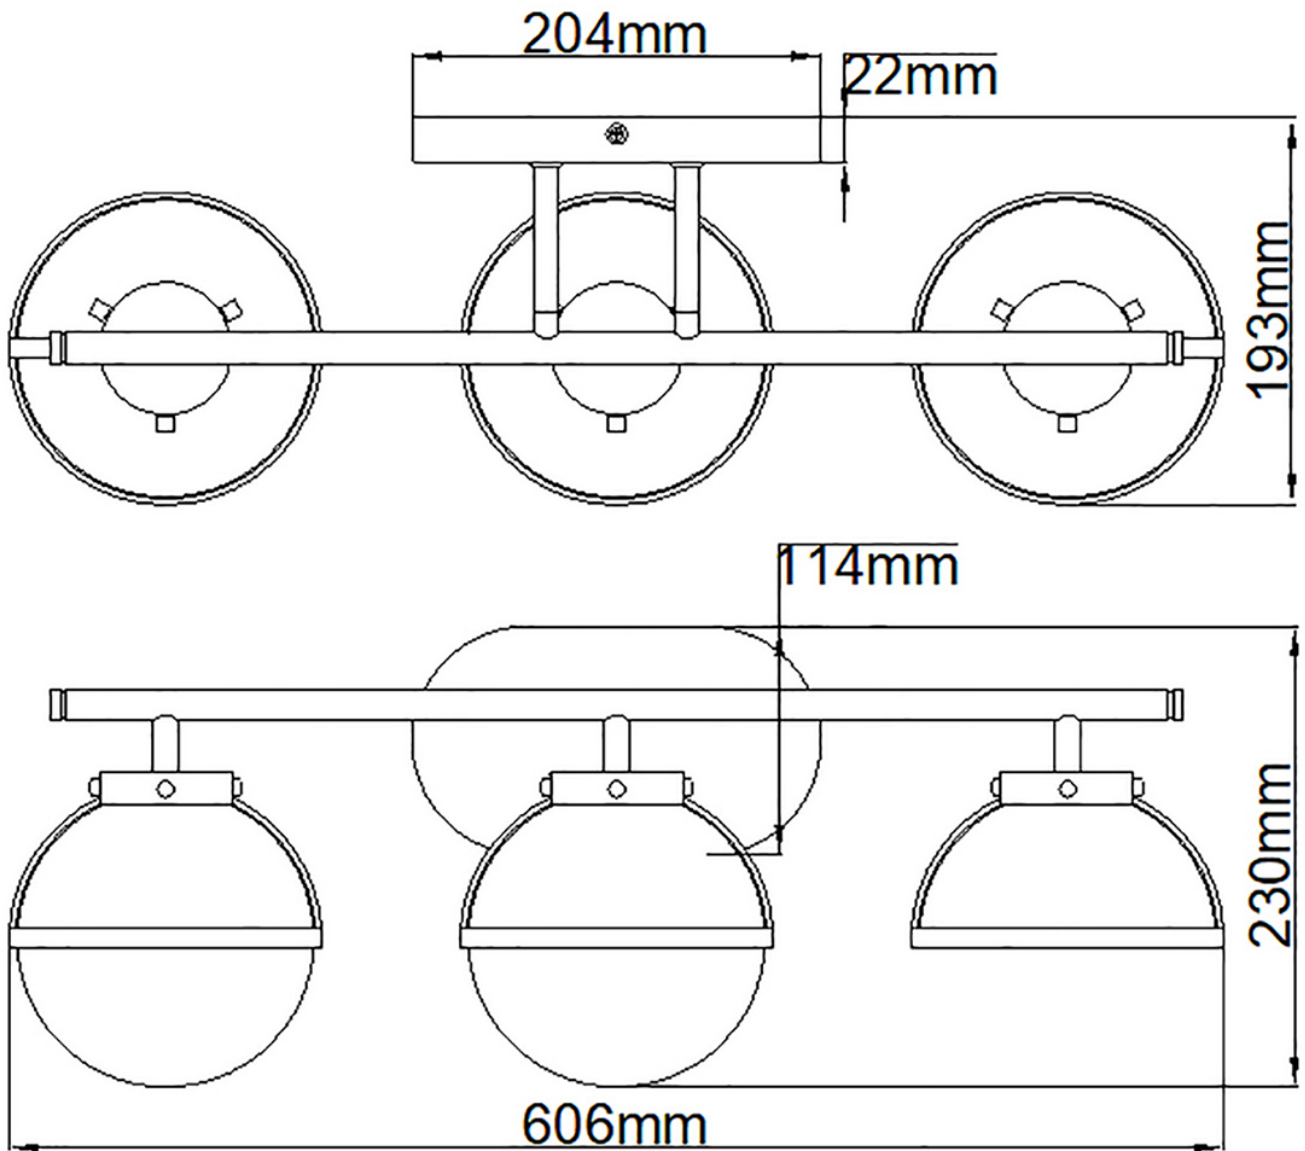

Hinkley Lighting - Hollis - HK-HOLLIS3-O-HB-BATH - Heritage Brass Opal Glass 3 Light IP44 Bathroom Wall Light

CONTACT