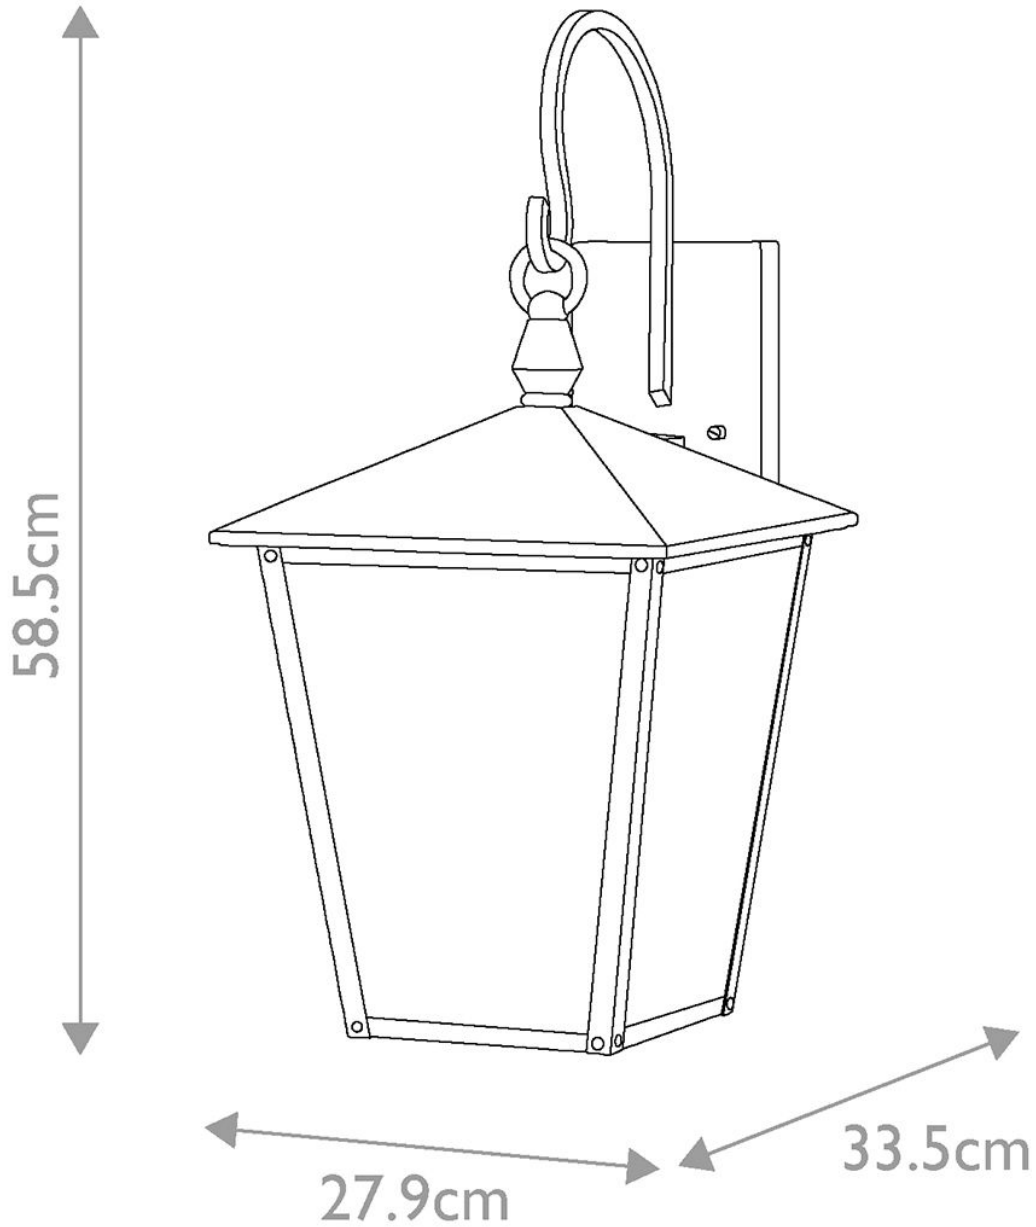

Hinkley Lighting - Huntersfield - HK-HUNTERSFIELD2-L-BK - Black Clear Seeded Glass 3 Light IP44 Outdoor Wall Light

CONTACT