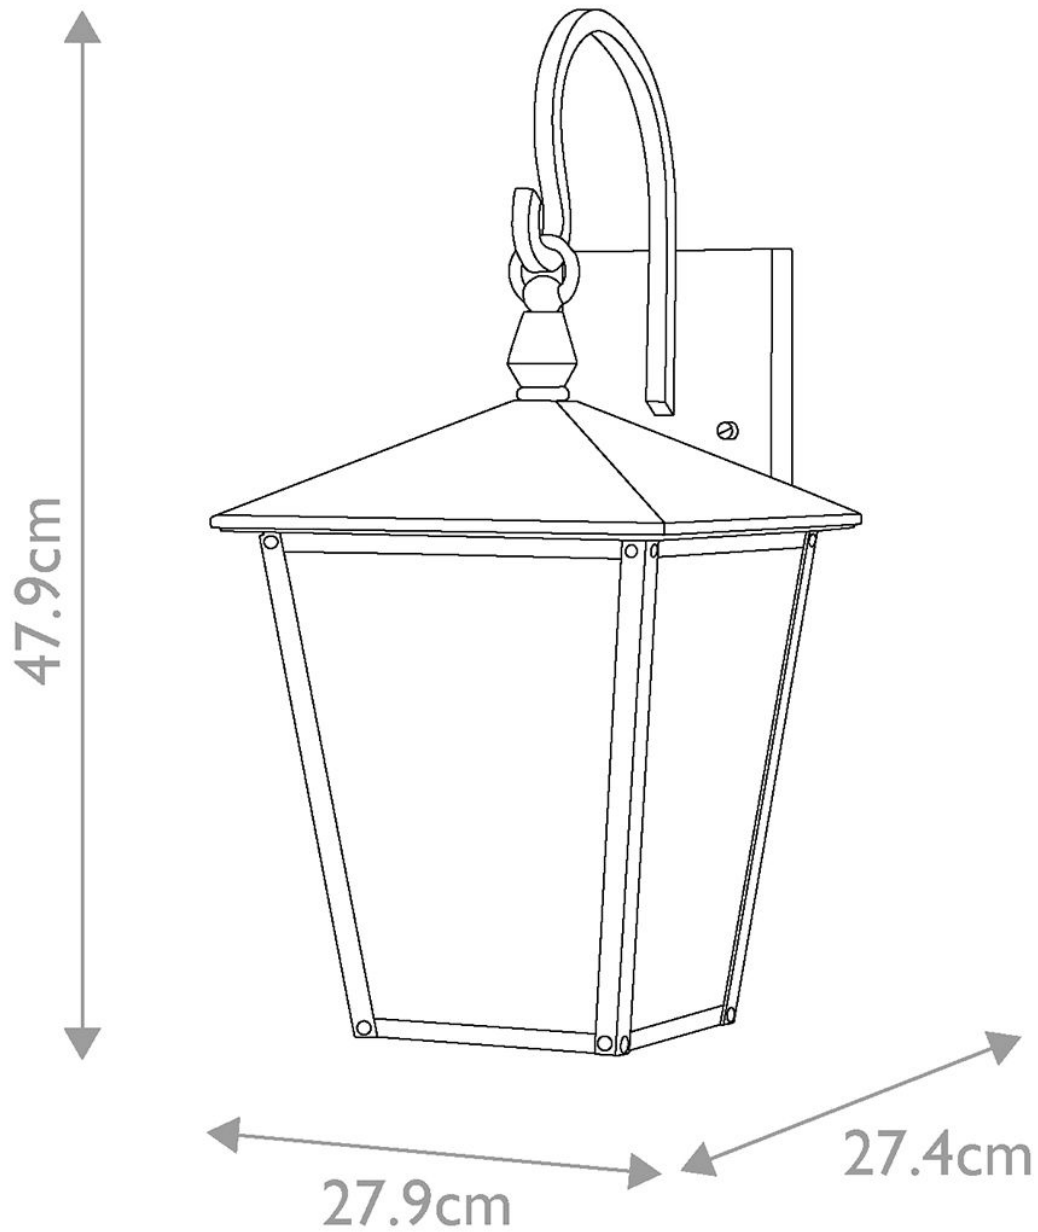

Hinkley Lighting - Huntersfield - HK-HUNTERSFIELD2-M-BK - Black Clear Seeded Glass 2 Light IP44 Outdoor Wall Light