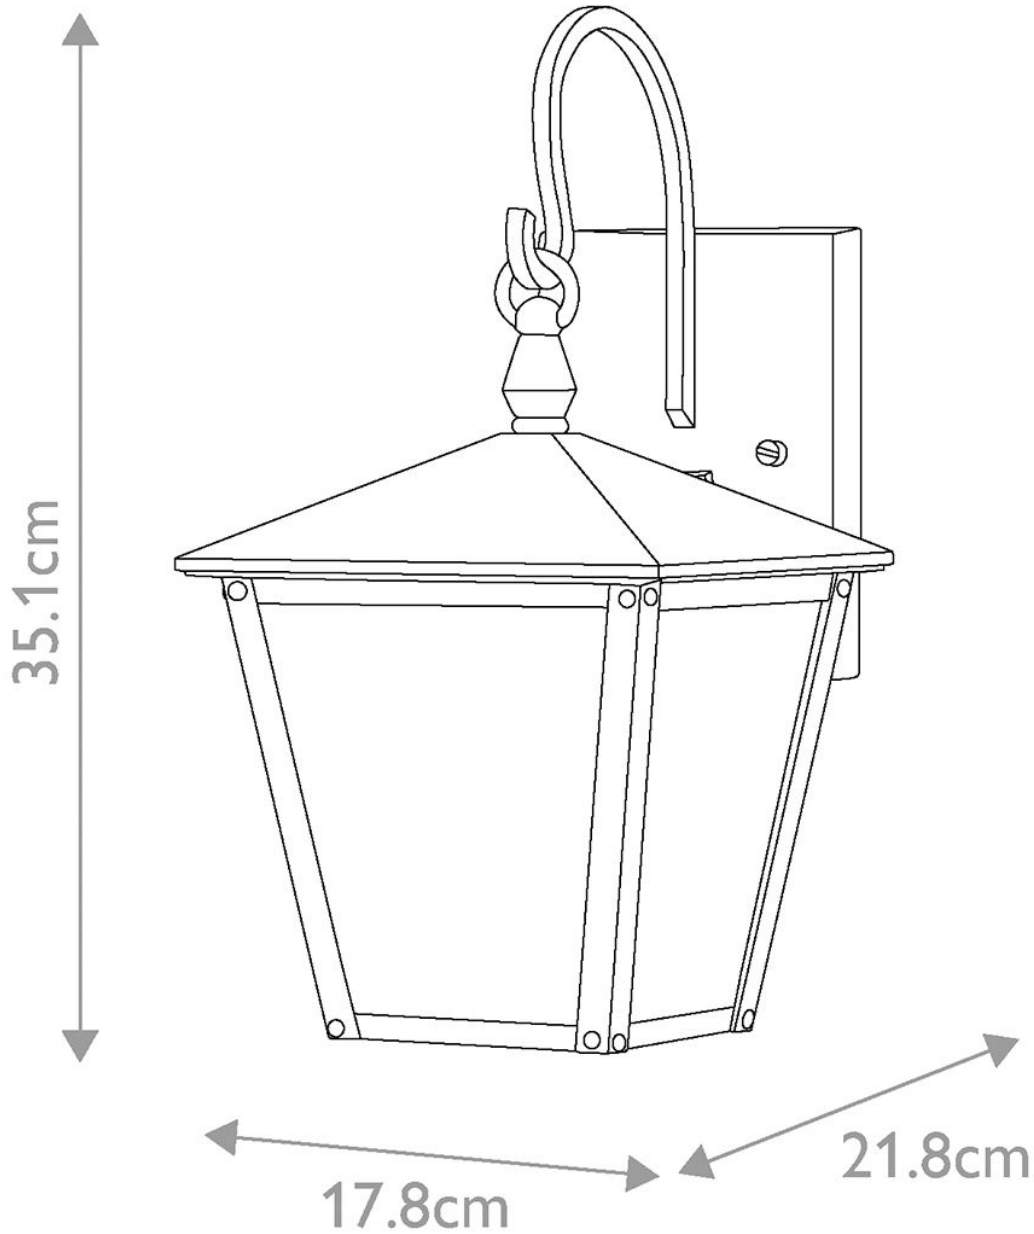

Hinkley Lighting - Huntersfield - HK-HUNTERSFIELD2-S-BK - Black Clear Seeded Glass IP44 Outdoor Wall Light

CONTACT