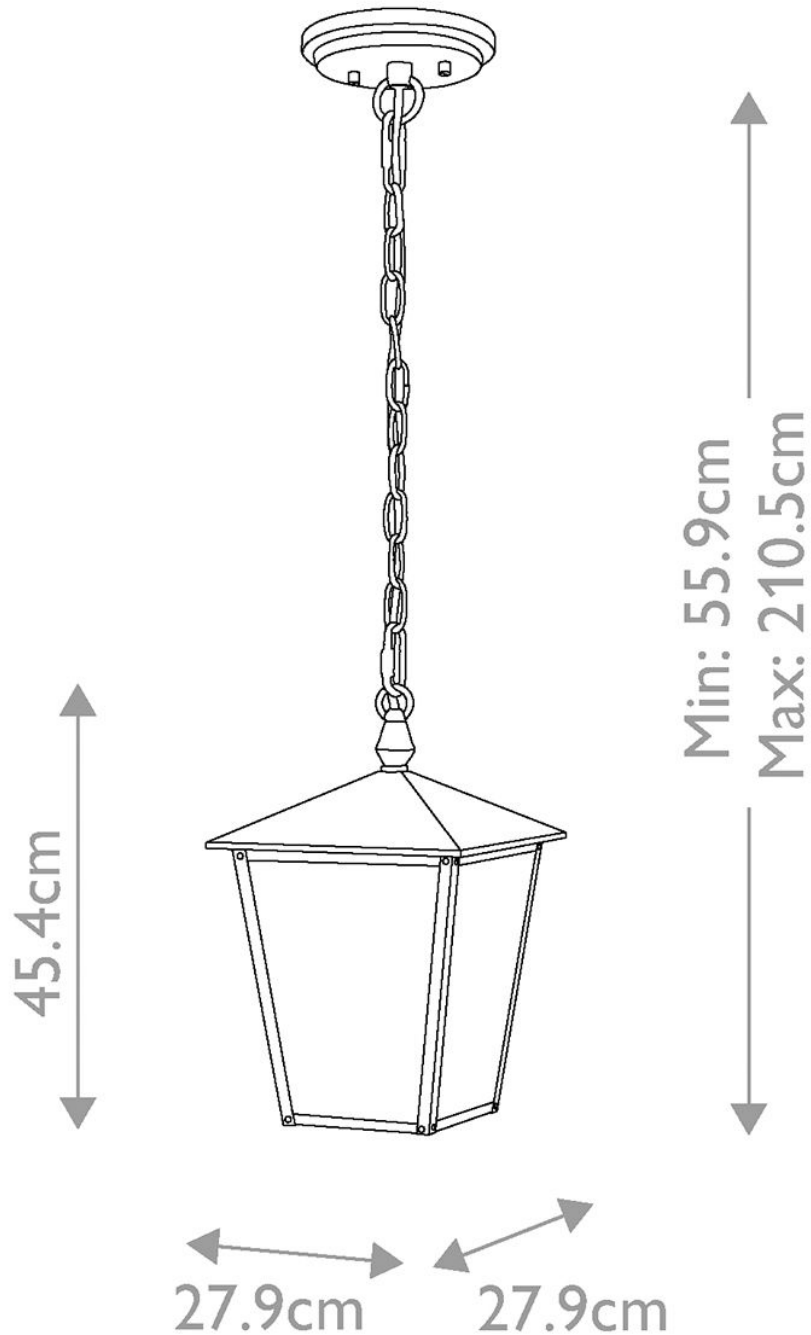

Hinkley Lighting - Huntersfield - HK-HUNTERSFIELD8-L-BK - Black Clear Seeded Glass 3 Light IP44 Outdoor Ceiling Pendant

CONTACT