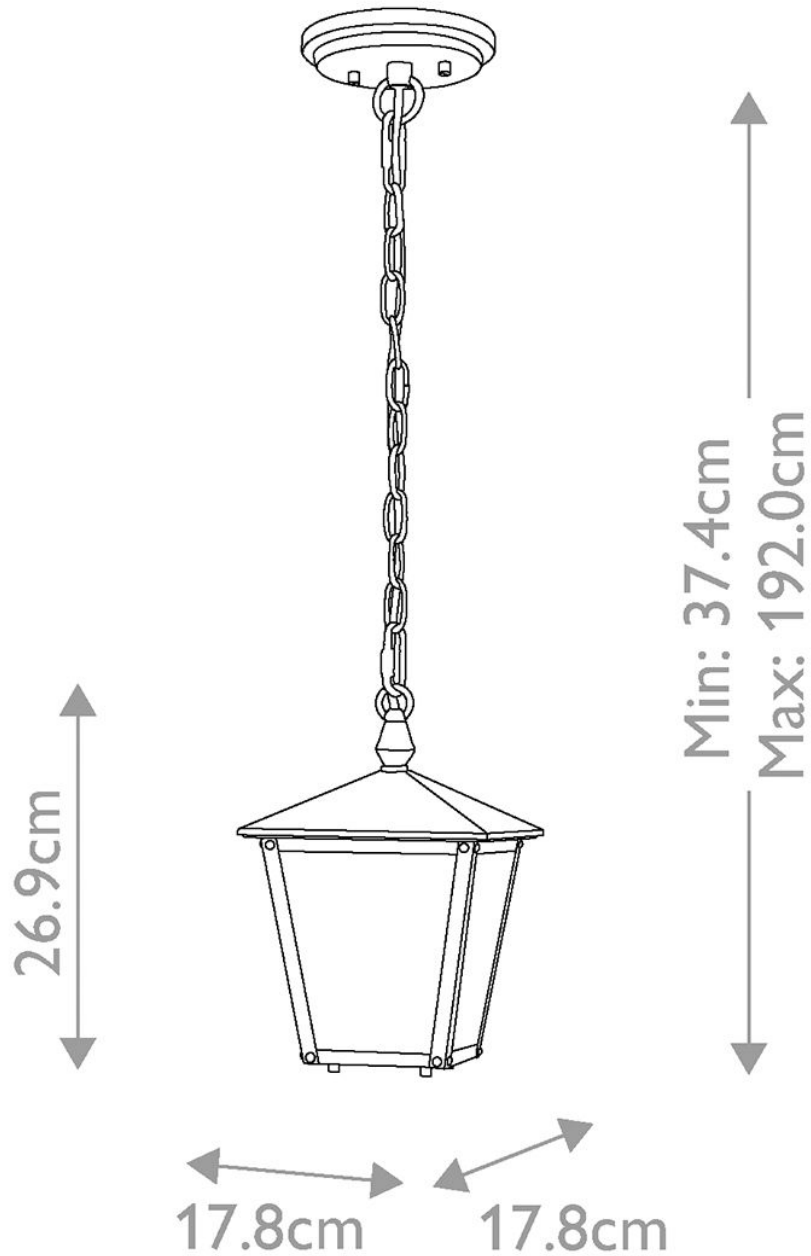

Hinkley Lighting - Huntersfield - HK-HUNTERSFIELD8-S-BK - Black Clear Seeded Glass IP44 Outdoor Ceiling Pendant Light

CONTACT