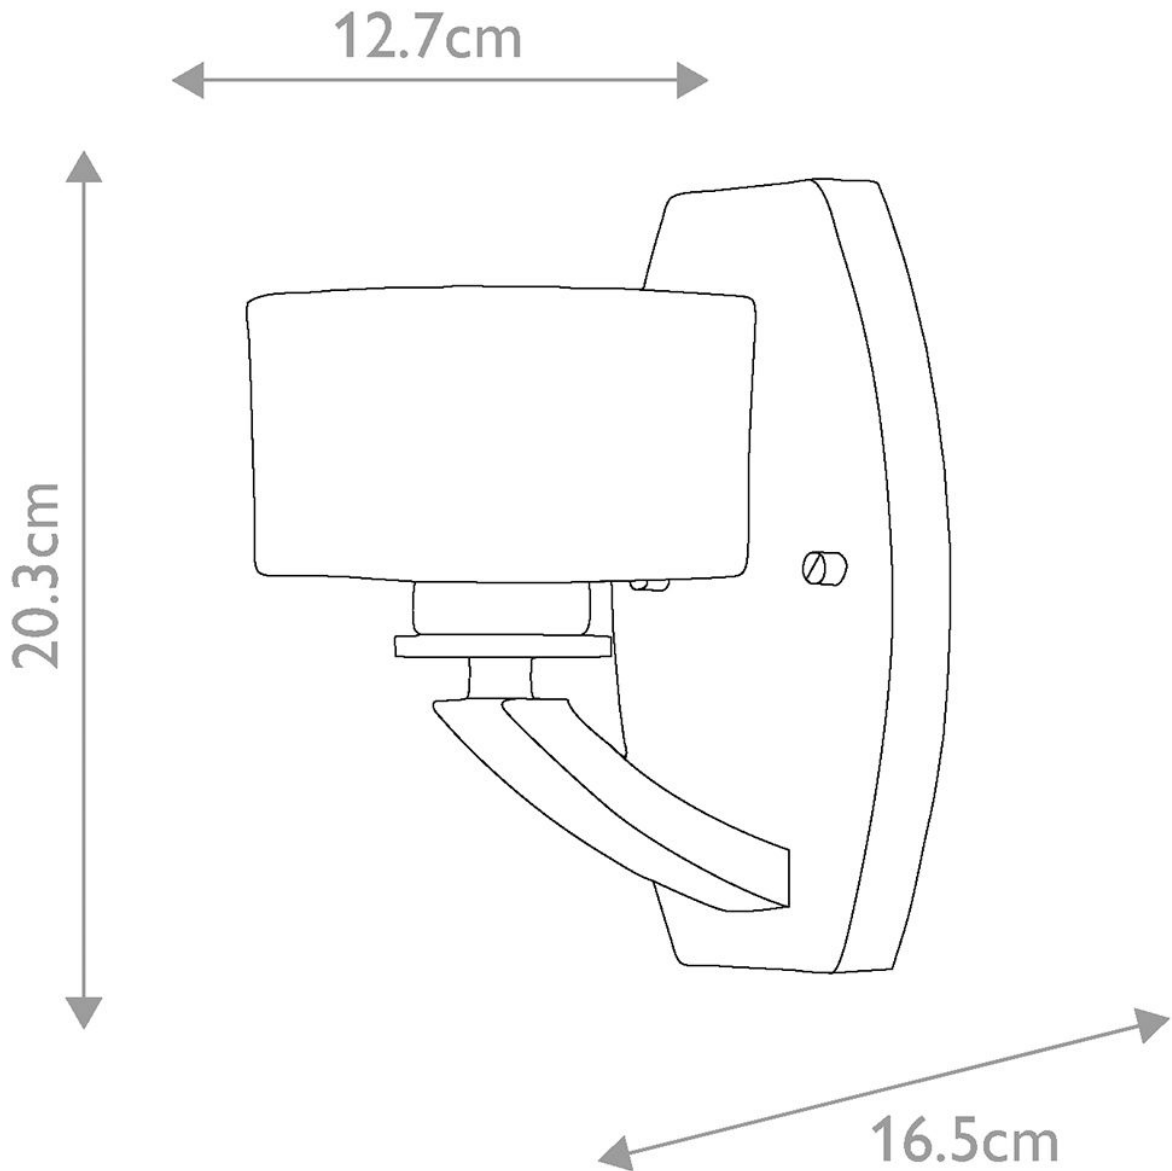

Hinkley Lighting - Meridian - HK-MERIDIAN1-BATH-PC - LED Chrome Opal Glass IP44 Bathroom Wall Light

CONTACT