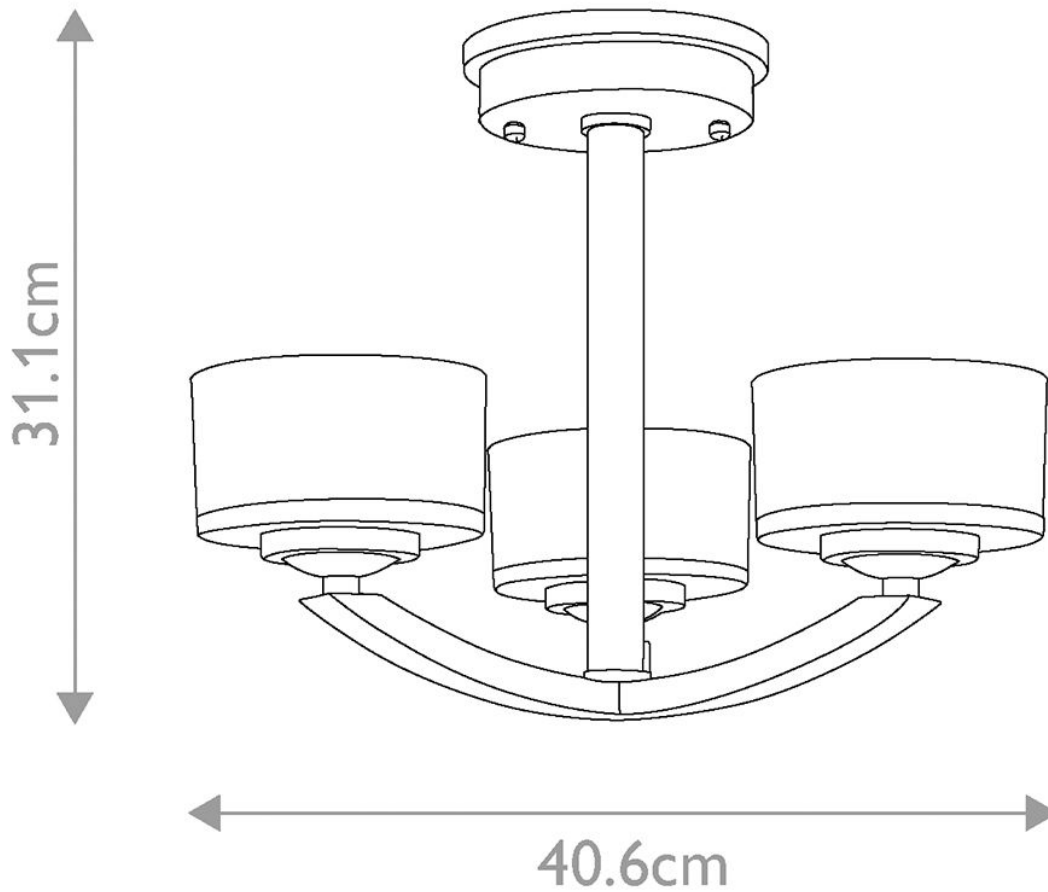

Hinkley Lighting - Meridian - HK-MERIDIAN-SF-BATH-PC - LED Chrome Opal Glass 3 Light IP44 Bathroom Ceiling Light

CONTACT