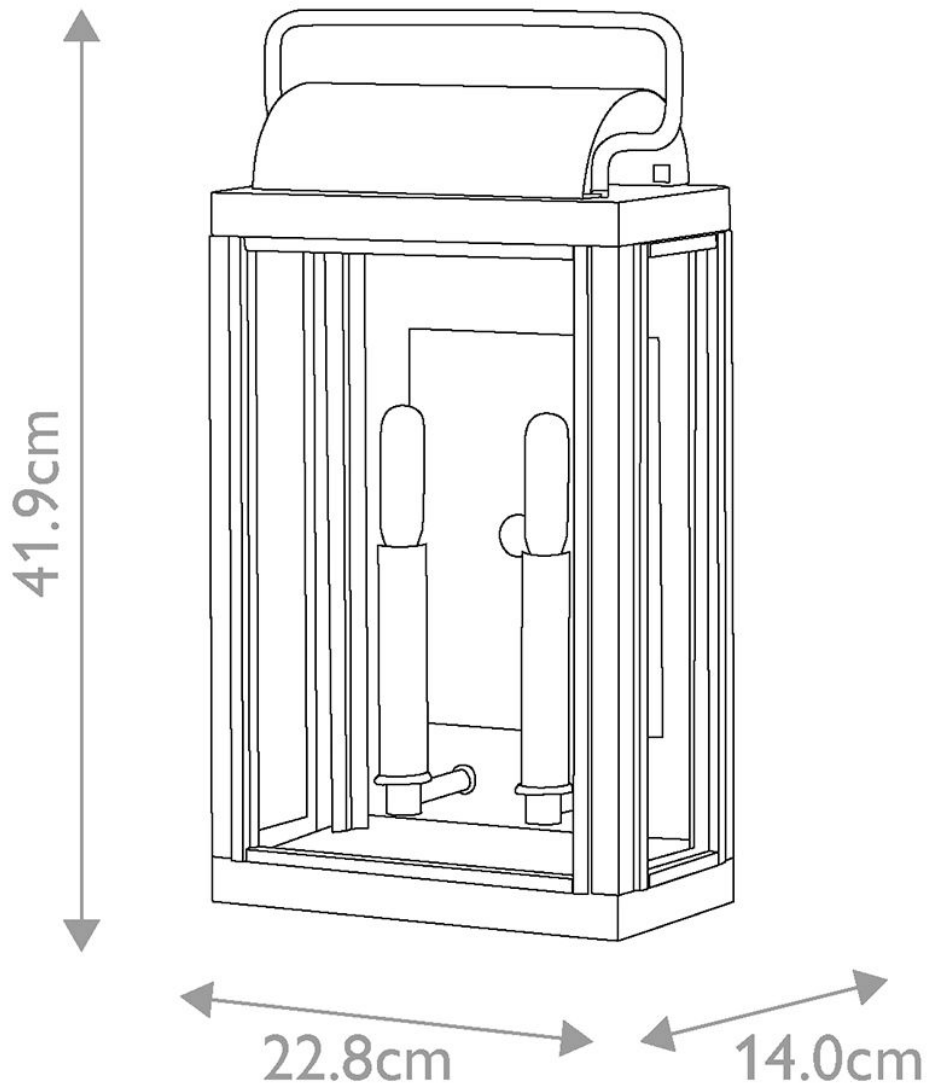

Hinkley Lighting - Sag Harbor - HK-SAG-HARBOR-M-BU - Burnished Bronze Clear Glass 2 Light IP44 Outdoor Half Lantern

CONTACT