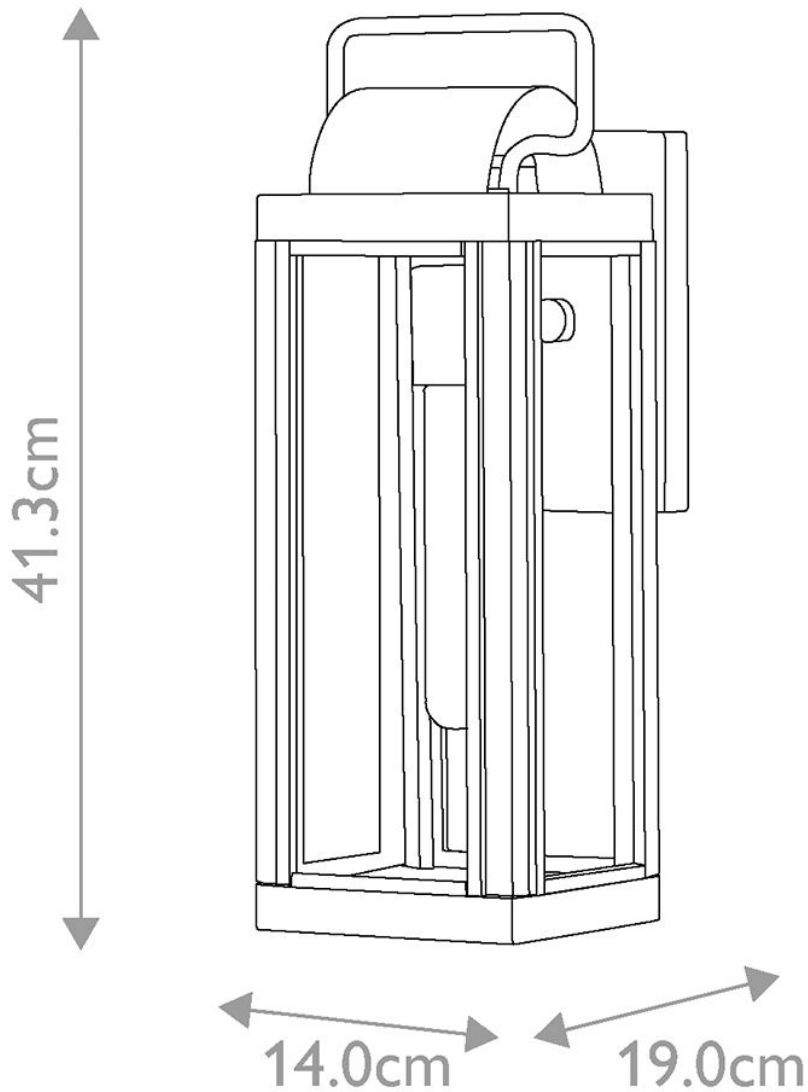

Hinkley Lighting - Sag Harbor - HK-SAG-HARBOR-S-BK - Black Clear Glass IP44 Outdoor Wall Light

**CONTACT**