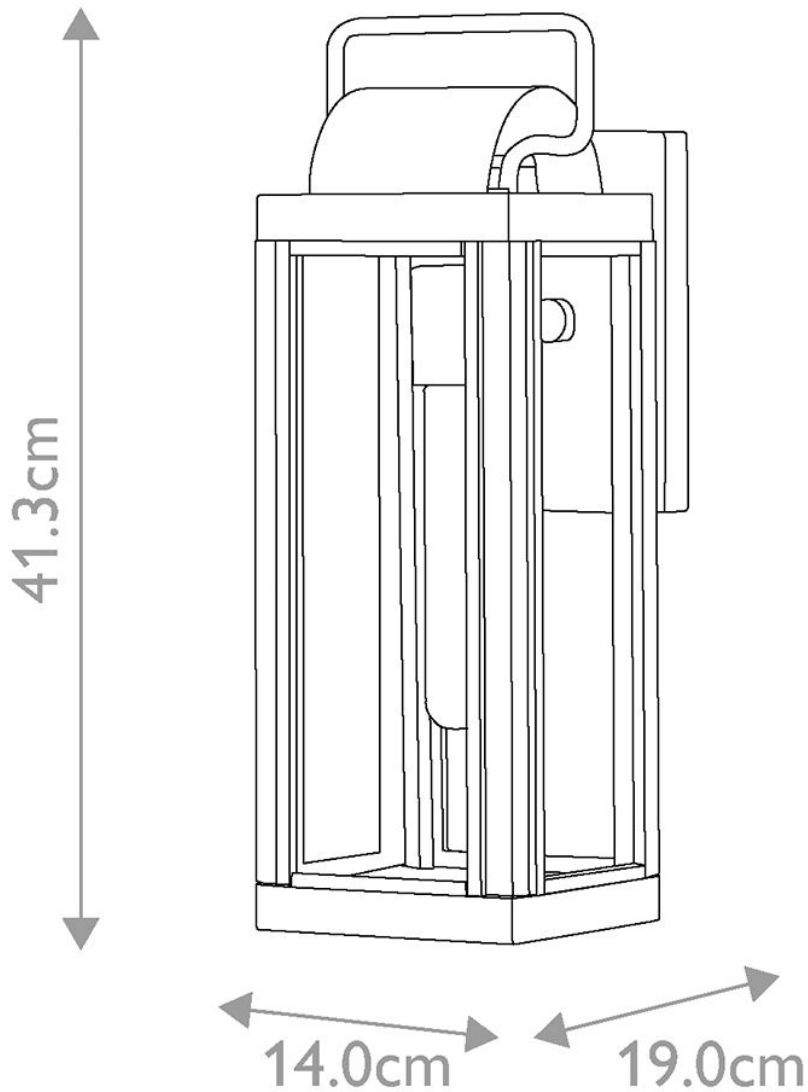

Hinkley Lighting - Sag Harbor - HK-SAG-HARBOR-S-BU - Burnished Bronze Clear Glass IP44 Outdoor Wall Light

CONTACT