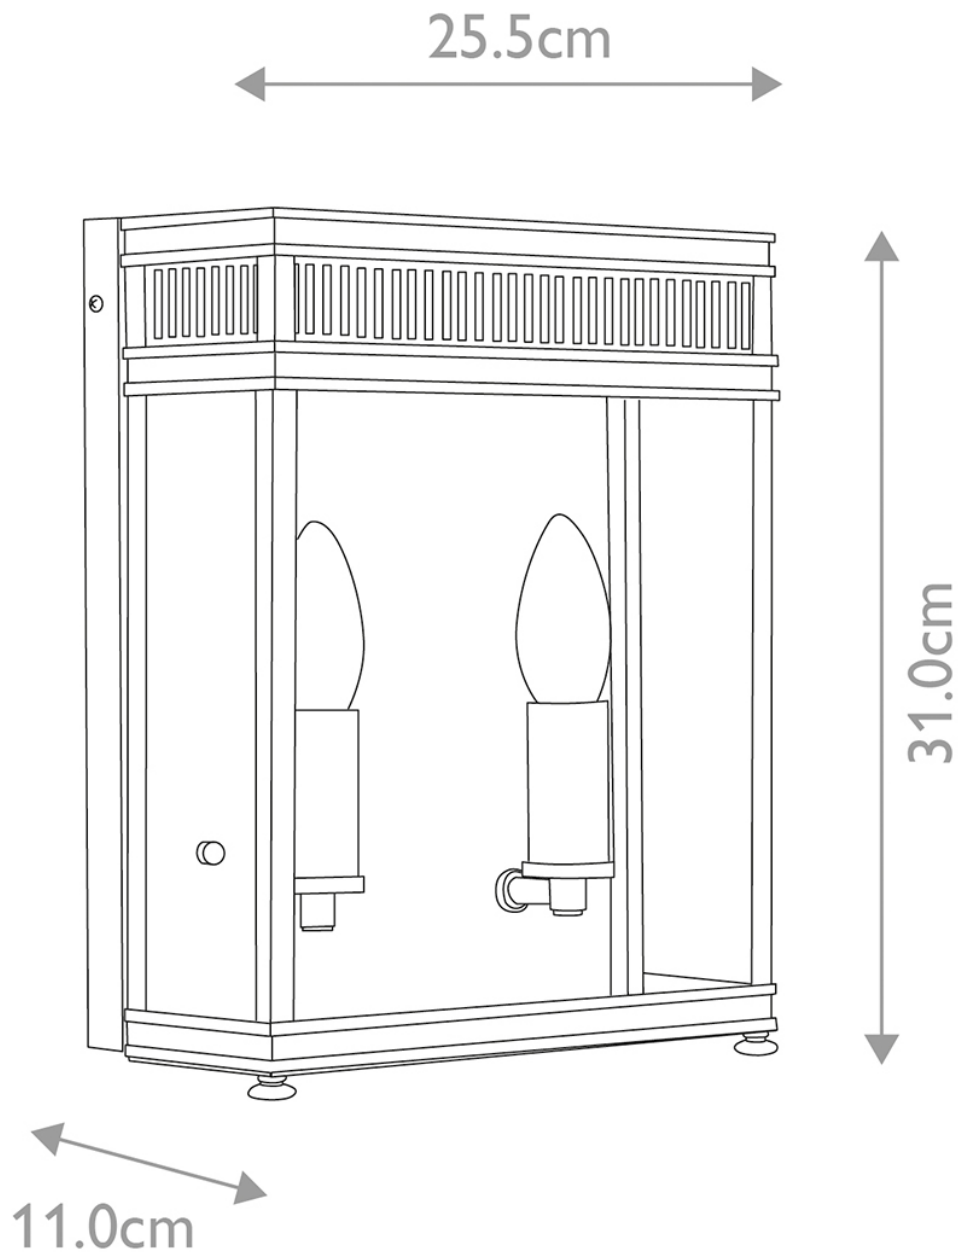

Elstead Lighting - Holborn - HL7-M-VDG - Verdigris Clear Glass 2 Light IP44 Outdoor Half Lantern Wall Light

CONTACT