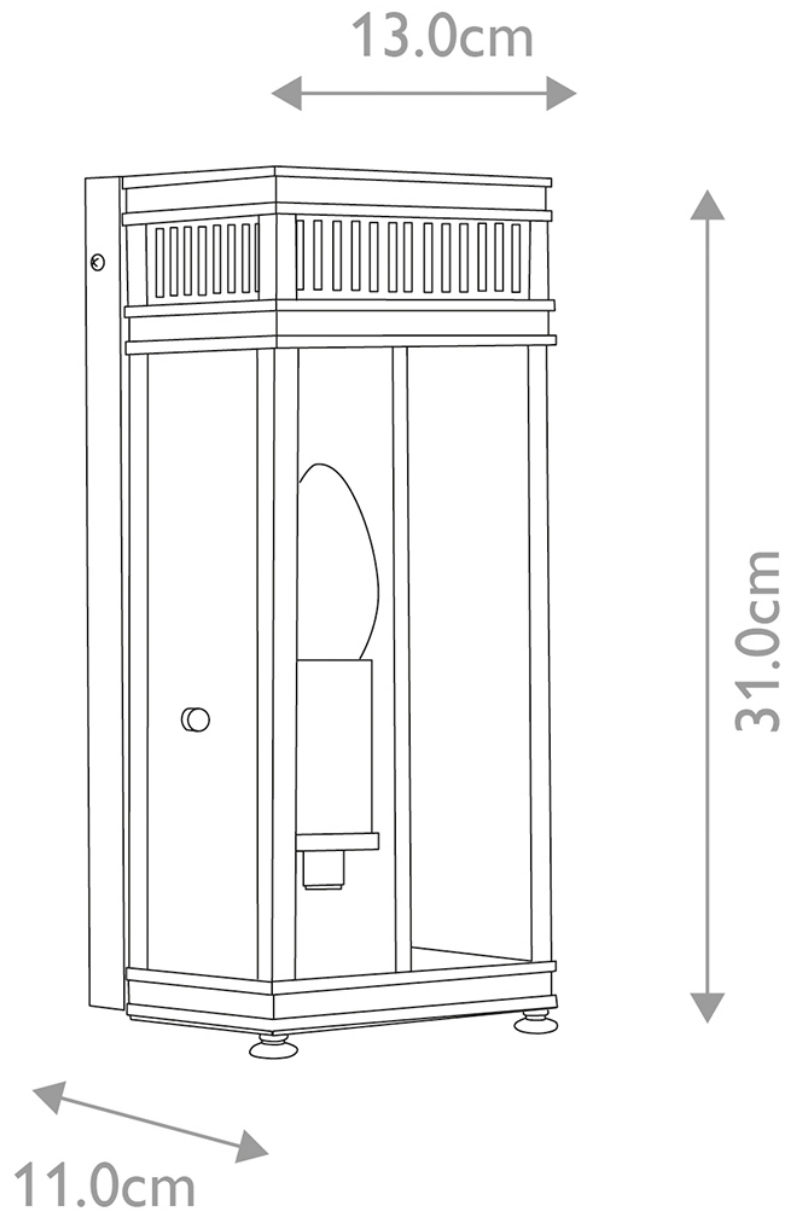

Elstead Lighting - Holborn - HL7-S-VDG - Verdigris Clear Glass IP44 Outdoor Half Lantern Wall Light

CONTACT