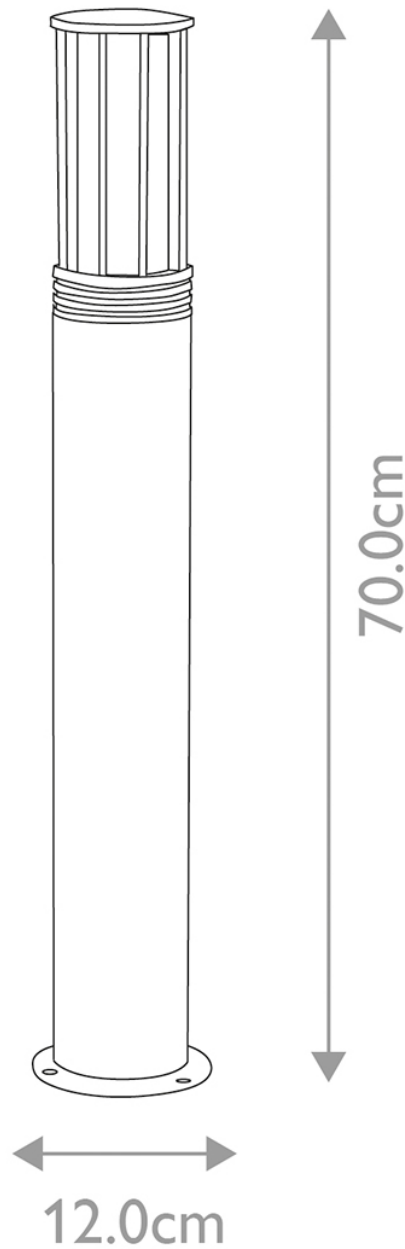

**Elstead Lighting - Hornsea - HORNSEA-B-SS - Marine Grade Stainless Steel Teak Wood IP55 Outdoor Post Light**

**CONTACT**