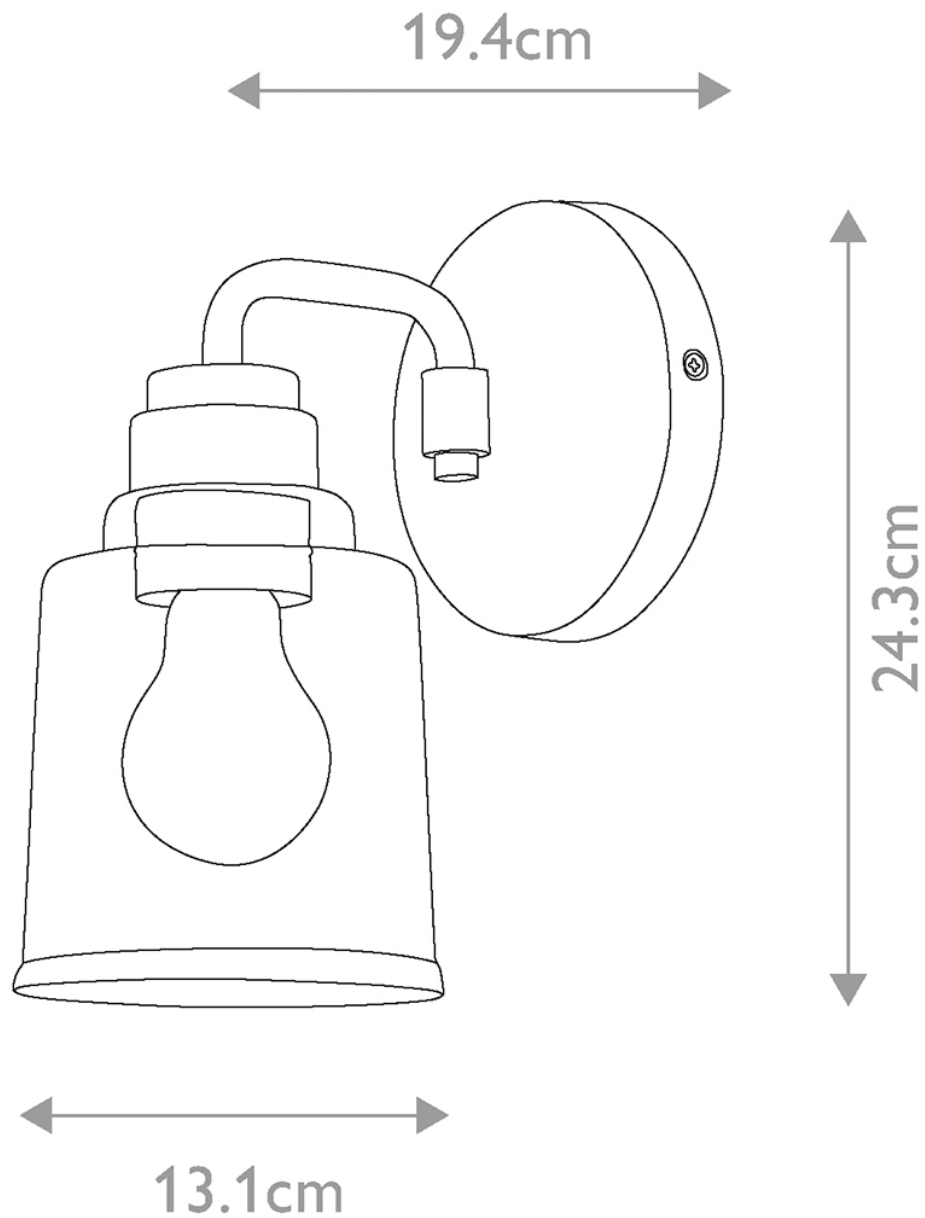

Kichler Lighting - Aivian - KL-AIVIAN1-WBR - Brass Clear Glass Wall Light

CONTACT