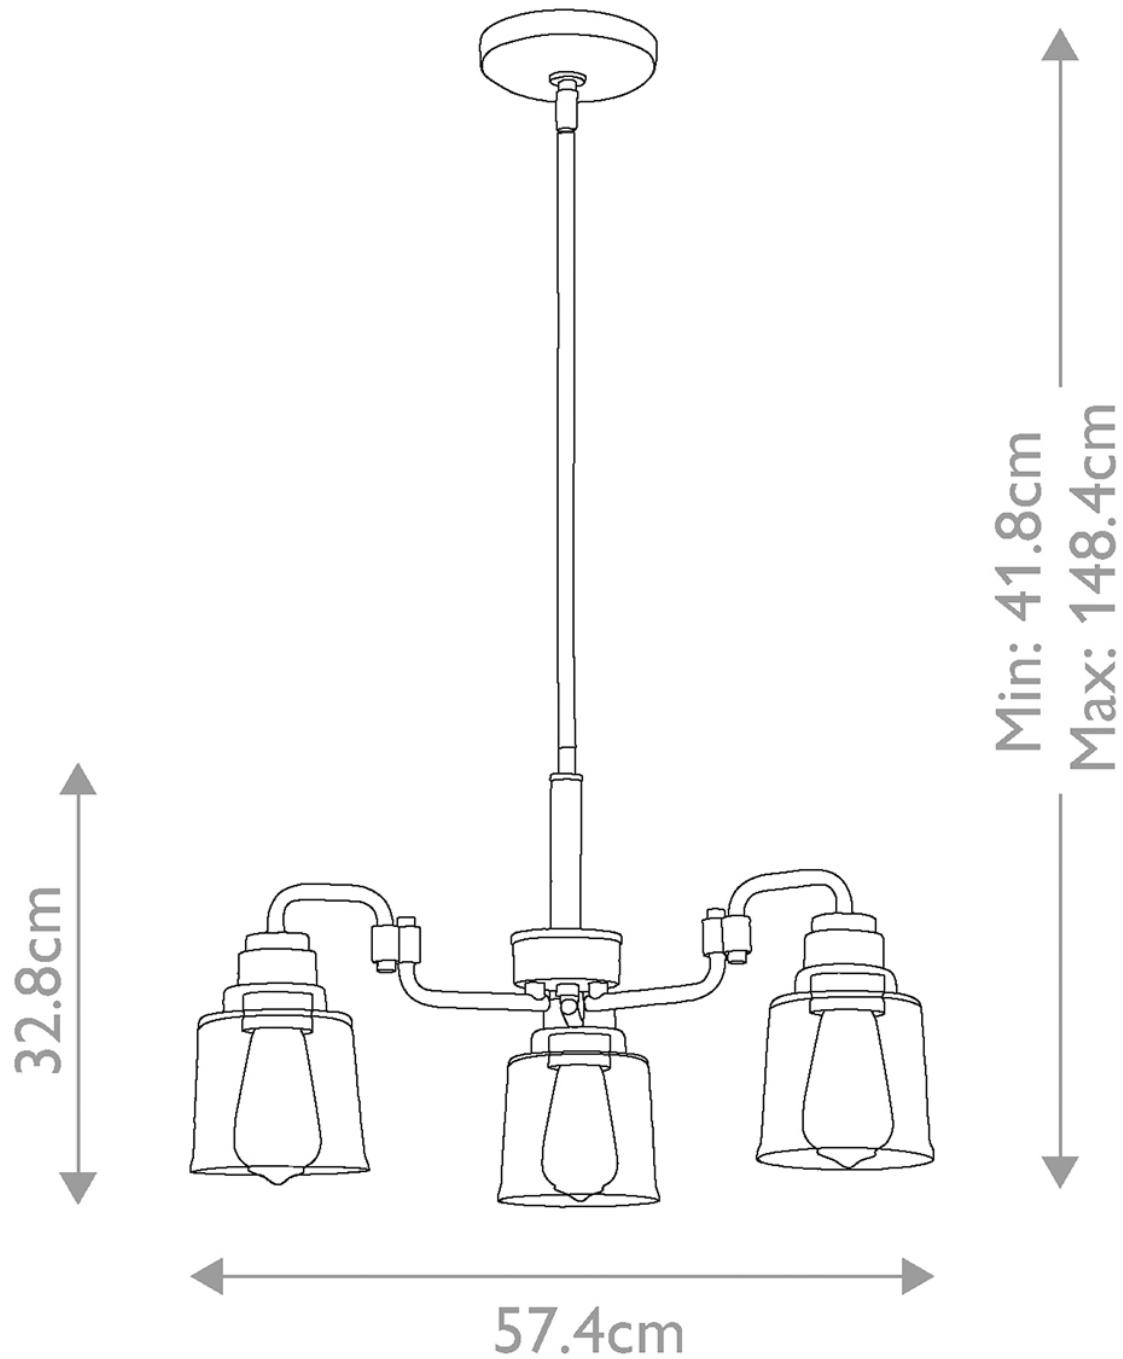

Kichler Lighting - Aivian - KL-AIVIAN3-WBR - Brass Clear Glass 3 Light Ceiling Pendant Light

CONTACT