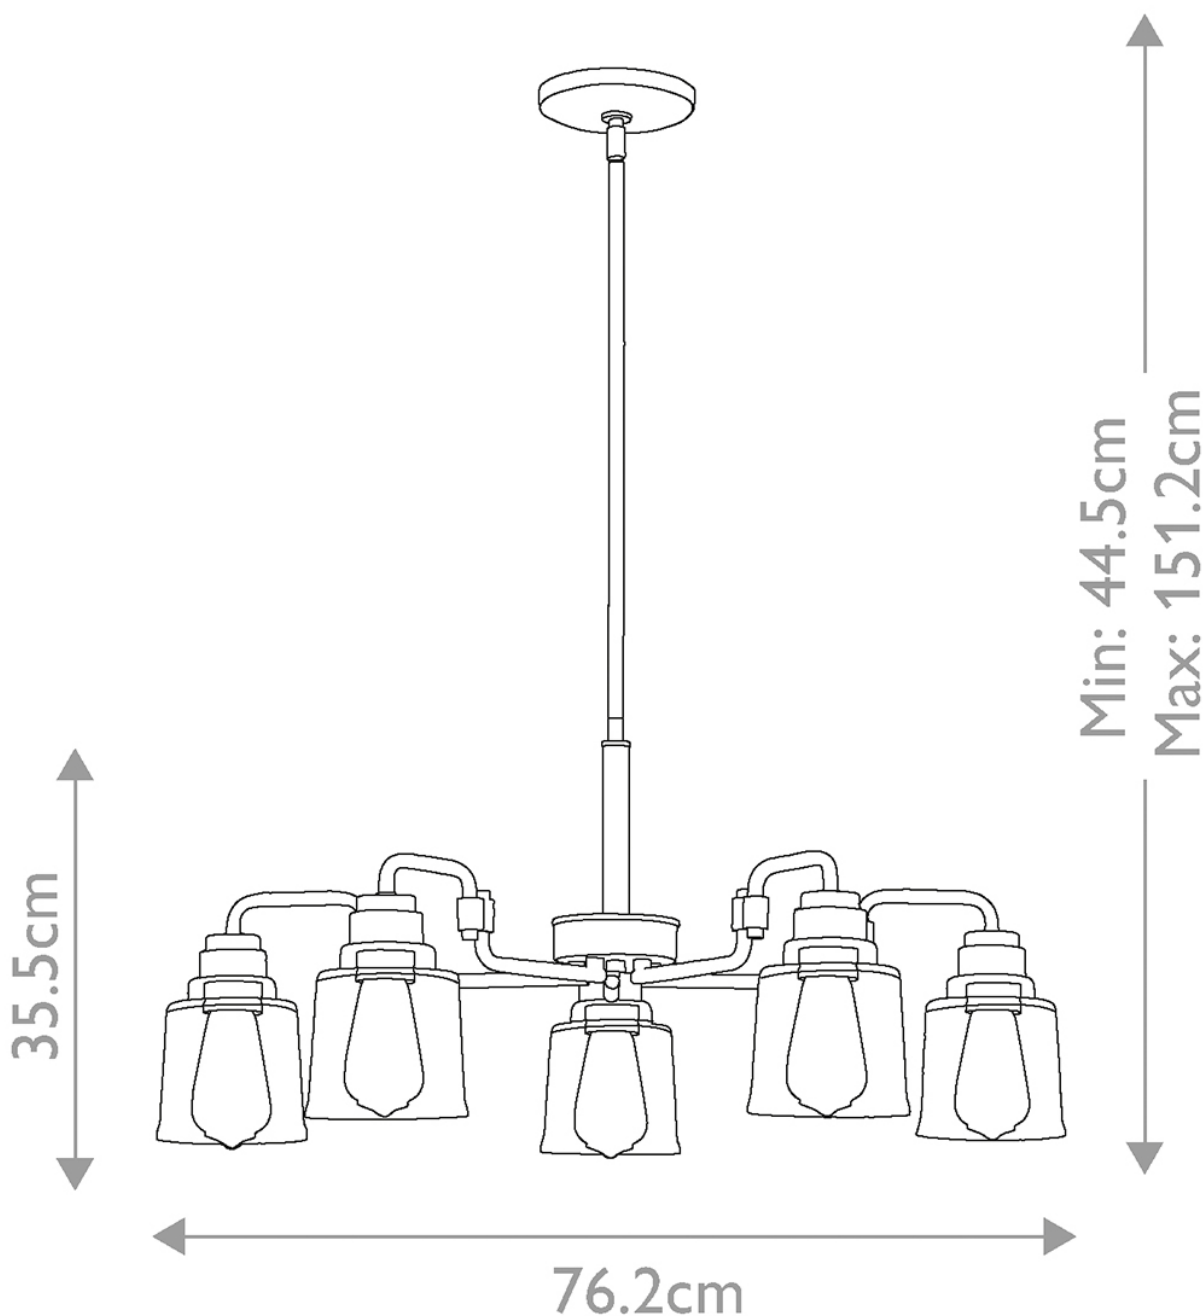

Kichler Lighting - Aivian - KL-AIVIAN5-WBR - Brass Clear Glass 5 Light Ceiling Pendant Light

CONTACT