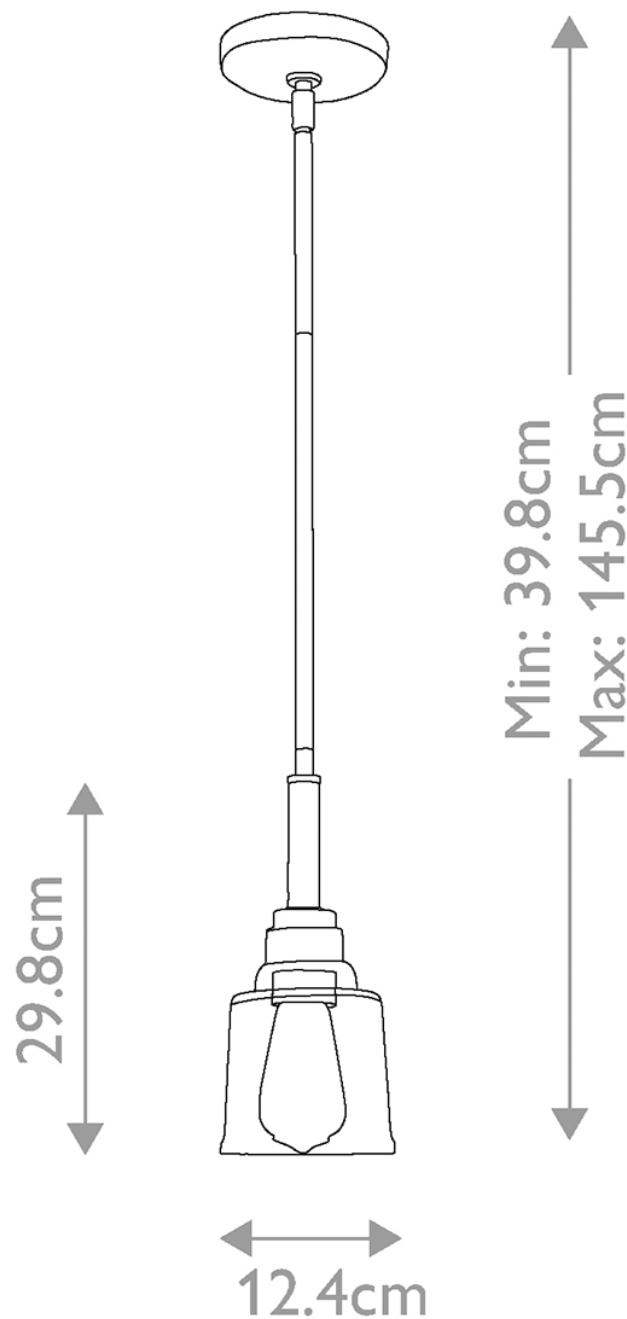

Kichler Lighting - Aivian - KL-AIVIAN-P-WBR - Brass Clear Glass Ceiling Pendant Light

CONTACT